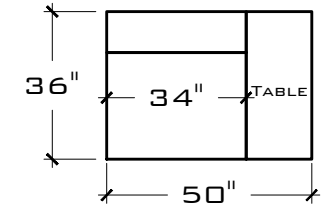

CHAIR & HALF C (34" SEAT)
W/ TABLE

W: 50" D: 36"
H: 27.5"
S.D: 26" S.H: 17 "