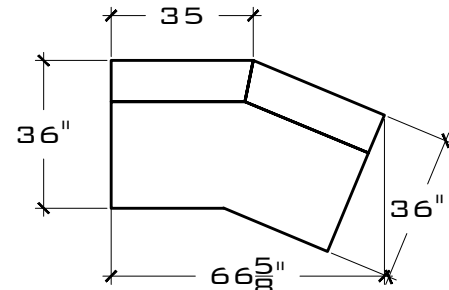

# SOHO CONFIGURATIONS

SOFA (68" BENCH SEAT)

W: 88" D: 36"  
H: 27.5"  
S.D: 26" S.H: 17 "

SOFA B (68" BENCH SEAT)

W: 78" D: 36"  
H: 27.5"  
S.D: 26" S.H: 17 "

SOFA B (68" BENCH SEAT)  
W/ TABLE

W: 94" D: 36"  
H: 27.5"  
S.D: 26" S.H: 17 "

CHAIR & HALF B (34" SEAT)

W: 44" D: 36"  
H: 27.5"  
S.D: 26" S.H: 17 "

CHAIR & HALF B (34" SEAT)  
W/ TABLE

W: 60" D: 36"  
H: 27.5"  
S.D: 26" S.H: 17 "

CHAIR & HALF C (34" SEAT)

W: 34" D: 36"  
H: 27.5"  
S.D: 26" S.H: 17 "

CHAIR & HALF C (34" SEAT)  
W/ TABLE

W: 50" D: 36"  
H: 27.5"  
S.D: 26" S.H: 17 "

SQUARE CHAISE

W: 44" D: 44"  
H: 27.5"  
S.D: 34" S.H: 17 "

CHAISE ANGLE

W: 66 5/8" D: 36"  
H: 27.5"  
S.D: 26" S.H: 17 "

CHAISE ANGLE W/ TABLE

W: 81 3/8" D: 36"  
H: 27.5"  
S.D: 26" S.H: 17 "

CORNER SQUARE

W: 36" D: 36"  
H: 27.5"  
S.D: 26" S.H: 17 "