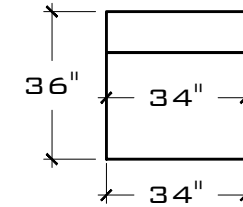

# SOHO CONFIGURATIONS

SOFA (68" BENCH SEAT)

W: 88" D: 36"  
H: 27.5"  
S.D: 26" S.H: 17 "

SOFA B (68" BENCH SEAT)

W: 78" D: 36"  
H: 27.5"  
S.D: 26" S.H: 17 "

SOFA B (68" BENCH SEAT)  
W/ TABLE

W: 94" D: 36"  
H: 27.5"  
S.D: 26" S.H: 17 "

SOFA C (68" BENCH SEAT)

W: 68" D: 36"  
H: 27.5"  
S.D: 26" S.H: 17 "

SOFA C (68" BENCH SEAT)  
W/ TABLE

W: 84" D: 36"  
H: 27.5"  
S.D: 26" S.H: 17 "

CHAIR & HALF (34" SEAT)

W: 54" D: 36"  
H: 27.5"  
S.D: 26" S.H: 17 "

CHAIR & HALF B (34" SEAT)

W: 44" D: 36"  
H: 27.5"  
S.D: 26" S.H: 17 "

CHAIR & HALF B (34" SEAT)  
W/ TABLE

W: 60" D: 36"  
H: 27.5"  
S.D: 26" S.H: 17 "

CHAIR & HALF C (34" SEAT)

W: 34" D: 36"  
H: 27.5"  
S.D: 26" S.H: 17 "

CHAISE ANGLE W/ TABLE

W: 81 3/8" D: 36"  
H: 27.5"  
S.D: 26" S.H: 17 "

CORNER SQUARE

W: 36" D: 36"  
H: 27.5"  
S.D: 26" S.H: 17 "