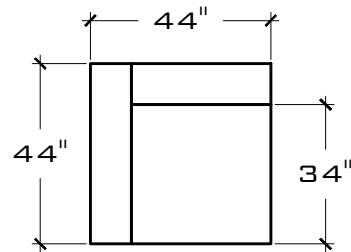

SQUARE CHAISE

W: 44" D: 44"
H: 27.5"
S.D: 34" S.H: 17 "