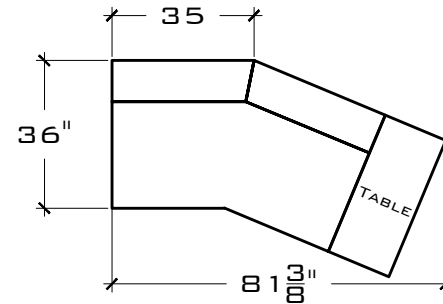

# SOHO CONFIGURATIONS

SOFA (68" BENCH SEAT)

W: 88" D: 36"  
H: 27.5"  
S.D: 26" S.H: 17 "

SOFA B (68" BENCH SEAT)

W: 78" D: 36"  
H: 27.5"  
S.D: 26" S.H: 17 "

SOFA B (68" BENCH SEAT)  
W/ TABLE

W: 94" D: 36"  
H: 27.5"  
S.D: 26" S.H: 17 "

CHAIR & HALF B (34" SEAT)

W: 44" D: 36"  
H: 27.5"  
S.D: 26" S.H: 17 "

CHAIR & HALF B (34" SEAT)  
W/ TABLE

W: 60" D: 36"  
H: 27.5"  
S.D: 26" S.H: 17 "

CHAIR & HALF C (34" SEAT)

W: 34" D: 36"  
H: 27.5"  
S.D: 26" S.H: 17 "

CHAIR & HALF C (34" SEAT)  
W/ TABLE

W: 50" D: 36"  
H: 27.5"  
S.D: 26" S.H: 17 "

SQUARE CHAISE

W: 44" D: 44"  
H: 27.5"  
S.D: 34" S.H: 17 "

CHAISE ANGLE

W: 66 5/8" D: 36"  
H: 27.5"  
S.D: 26" S.H: 17 "

CHAISE ANGLE W/ TABLE

W: 81 3/8" D: 36"  
H: 27.5"  
S.D: 26" S.H: 17 "

CORNER SQUARE

W: 36" D: 36"  
H: 27.5"  
S.D: 26" S.H: 17 "