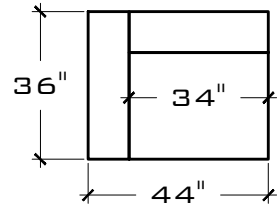

# SOHO CONFIGURATIONS

SOFA (68" BENCH SEAT)

W: 88" D: 36"  
H: 27.5"  
S.D: 26" S.H: 17 "

SOFA B (68" BENCH SEAT)

W: 78" D: 36"  
H: 27.5"  
S.D: 26" S.H: 17 "

SOFA B (68" BENCH SEAT)  
W/ TABLE

W: 94" D: 36"  
H: 27.5"  
S.D: 26" S.H: 17 "

SOFA C (68" BENCH SEAT)

W: 68" D: 36"  
H: 27.5"  
S.D: 26" S.H: 17 "

SOFA C (68" BENCH SEAT)  
W/ TABLE

W: 84" D: 36"  
H: 27.5"  
S.D: 26" S.H: 17 "

CHAIR & HALF (34" SEAT)

W: 54" D: 36"  
H: 27.5"  
S.D: 26" S.H: 17 "

CHAIR & HALF B (34" SEAT)

W: 44" D: 36"  
H: 27.5"  
S.D: 26" S.H: 17 "

CHAIR & HALF B (34" SEAT)  
W/ TABLE

W: 60" D: 36"  
H: 27.5"  
S.D: 26" S.H: 17 "

CHAIR & HALF C (34" SEAT)

W: 34" D: 36"  
H: 27.5"  
S.D: 26" S.H: 17 "

CHAISE ANGLE W/ TABLE

W: 81 3/8" D: 36"  
H: 27.5"  
S.D: 26" S.H: 17 "

CORNER SQUARE

W: 36" D: 36"  
H: 27.5"  
S.D: 26" S.H: 17 "