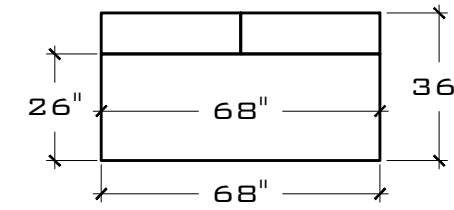

# SOHO CONFIGURATIONS

SOFA (68" BENCH SEAT)

W: 88" D: 36"  
H: 27.5"  
S.D: 26" S.H: 17 "

SOFA B (68" BENCH SEAT)

W: 78" D: 36"  
H: 27.5"  
S.D: 26" S.H: 17 "

SOFA B (68" BENCH SEAT)  
W/ TABLE

W: 94" D: 36"  
H: 27.5"  
S.D: 26" S.H: 17 "

SOFA C (68" BENCH SEAT)

W: 68" D: 36"  
H: 27.5"  
S.D: 26" S.H: 17 "

SOFA C (68" BENCH SEAT)  
W/ TABLE

W: 84" D: 36"  
H: 27.5"  
S.D: 26" S.H: 17 "

CHAIR & HALF (34" SEAT)

W: 54" D: 36"  
H: 27.5"  
S.D: 26" S.H: 17 "

CHAIR & HALF B (34" SEAT)

W: 44" D: 36"  
H: 27.5"  
S.D: 26" S.H: 17 "

CHAIR & HALF B (34" SEAT)  
W/ TABLE

W: 60" D: 36"  
H: 27.5"  
S.D: 26" S.H: 17 "

CHAIR & HALF C (34" SEAT)

W: 34" D: 36"  
H: 27.5"  
S.D: 26" S.H: 17 "

CHAISE ANGLE W/ TABLE

W: 81 3/8" D: 36"  
H: 27.5"  
S.D: 26" S.H: 17 "

CORNER SQUARE

W: 36" D: 36"  
H: 27.5"  
S.D: 26" S.H: 17 "