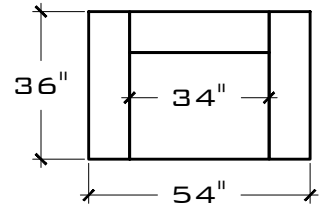

# SOHO CONFIGURATIONS

SOFA (68" BENCH SEAT)

W: 88" D: 36"  
H: 27.5"  
S.D: 26" S.H: 17 "

SOFA B (68" BENCH SEAT)

W: 78" D: 36"  
H: 27.5"  
S.D: 26" S.H: 17 "

SOFA B (68" BENCH SEAT)  
W/ TABLE

W: 94" D: 36"  
H: 27.5"  
S.D: 26" S.H: 17 "

SOFA C (68" BENCH SEAT)

W: 68" D: 36"  
H: 27.5"  
S.D: 26" S.H: 17 "

SOFA C (68" BENCH SEAT)  
W/ TABLE

W: 84" D: 36"  
H: 27.5"  
S.D: 26" S.H: 17 "

CHAIR & HALF (34" SEAT)

W: 54" D: 36"  
H: 27.5"  
S.D: 26" S.H: 17 "

CHAIR & HALF B (34" SEAT)

W: 44" D: 36"  
H: 27.5"  
S.D: 26" S.H: 17 "

CHAIR & HALF B (34" SEAT)  
W/ TABLE

W: 60" D: 36"  
H: 27.5"  
S.D: 26" S.H: 17 "

CHAIR & HALF C (34" SEAT)

W: 34" D: 36"  
H: 27.5"  
S.D: 26" S.H: 17 "

CHAISE ANGLE W/ TABLE

W: 81 3/8" D: 36"  
H: 27.5"  
S.D: 26" S.H: 17 "

CORNER SQUARE

W: 36" D: 36"  
H: 27.5"  
S.D: 26" S.H: 17 "