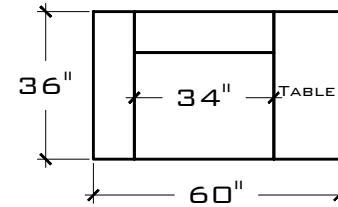

# SOHO CONFIGURATIONS

SOFA (68" BENCH SEAT)

W: 88" D: 36"  
H: 27.5"  
S.D: 26" S.H: 17 "

SOFA B (68" BENCH SEAT)

W: 78" D: 36"  
H: 27.5"  
S.D: 26" S.H: 17 "

SOFA B (68" BENCH SEAT)  
W/ TABLE

W: 94" D: 36"  
H: 27.5"  
S.D: 26" S.H: 17 "

SOFA C (68" BENCH SEAT)

W: 68" D: 36"  
H: 27.5"  
S.D: 26" S.H: 17 "

SOFA C (68" BENCH SEAT)  
W/ TABLE

W: 84" D: 36"  
H: 27.5"  
S.D: 26" S.H: 17 "

CHAIR & HALF (34" SEAT)

W: 54" D: 36"  
H: 27.5"  
S.D: 26" S.H: 17 "

CHAIR & HALF B (34" SEAT)

W: 44" D: 36"  
H: 27.5"  
S.D: 26" S.H: 17 "

CHAIR & HALF B (34" SEAT)  
W/ TABLE

W: 60" D: 36"  
H: 27.5"  
S.D: 26" S.H: 17 "

CHAIR & HALF C (34" SEAT)

W: 34" D: 36"  
H: 27.5"  
S.D: 26" S.H: 17 "

CHAISE ANGLE W/ TABLE

W: 81 3/8" D: 36"  
H: 27.5"  
S.D: 26" S.H: 17 "

CORNER SQUARE

W: 36" D: 36"  
H: 27.5"  
S.D: 26" S.H: 17 "