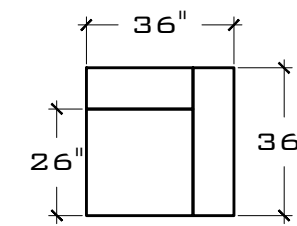

# SOHO CONFIGURATIONS

SOFA (68" BENCH SEAT)

W: 88" D: 36"  
H: 27.5"  
S.D: 26" S.H: 17 "

SOFA B (68" BENCH SEAT)

W: 78" D: 36"  
H: 27.5"  
S.D: 26" S.H: 17 "

SOFA B (68" BENCH SEAT)  
W/ TABLE

W: 94" D: 36"  
H: 27.5"  
S.D: 26" S.H: 17 "

CHAIR & HALF B (34" SEAT)

W: 44" D: 36"  
H: 27.5"  
S.D: 26" S.H: 17 "

CHAIR & HALF B (34" SEAT)  
W/ TABLE

W: 60" D: 36"  
H: 27.5"  
S.D: 26" S.H: 17 "

CHAIR & HALF C (34" SEAT)

W: 34" D: 36"  
H: 27.5"  
S.D: 26" S.H: 17 "

CHAIR & HALF C (34" SEAT)  
W/ TABLE

W: 50" D: 36"  
H: 27.5"  
S.D: 26" S.H: 17 "

SQUARE CHAISE

W: 44" D: 44"  
H: 27.5"  
S.D: 34" S.H: 17 "

CHAISE ANGLE

W: 66 5/8" D: 36"  
H: 27.5"  
S.D: 26" S.H: 17 "

CHAISE ANGLE W/ TABLE

W: 81 3/8" D: 36"  
H: 27.5"  
S.D: 26" S.H: 17 "

CORNER SQUARE

W: 36" D: 36"  
H: 27.5"  
S.D: 26" S.H: 17 "