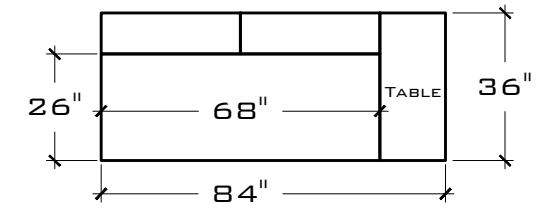

# SOHO CONFIGURATIONS

SOFA (68" BENCH SEAT)

W: 88" D: 36"  
H: 27.5"  
S.D: 26" S.H: 17 "

SOFA B (68" BENCH SEAT)

W: 78" D: 36"  
H: 27.5"  
S.D: 26" S.H: 17 "

SOFA B (68" BENCH SEAT)  
W/ TABLE

W: 94" D: 36"  
H: 27.5"  
S.D: 26" S.H: 17 "

SOFA C (68" BENCH SEAT)

W: 68" D: 36"  
H: 27.5"  
S.D: 26" S.H: 17 "

SOFA C (68" BENCH SEAT)  
W/ TABLE

W: 84" D: 36"  
H: 27.5"  
S.D: 26" S.H: 17 "

CHAIR & HALF (34" SEAT)

W: 54" D: 36"  
H: 27.5"  
S.D: 26" S.H: 17 "

CHAIR & HALF B (34" SEAT)

W: 44" D: 36"  
H: 27.5"  
S.D: 26" S.H: 17 "

CHAIR & HALF B (34" SEAT)  
W/ TABLE

W: 60" D: 36"  
H: 27.5"  
S.D: 26" S.H: 17 "

CHAIR & HALF C (34" SEAT)

W: 34" D: 36"  
H: 27.5"  
S.D: 26" S.H: 17 "

CHAISE ANGLE W/ TABLE

W: 81 3/8" D: 36"  
H: 27.5"  
S.D: 26" S.H: 17 "

CORNER SQUARE

W: 36" D: 36"  
H: 27.5"  
S.D: 26" S.H: 17 "