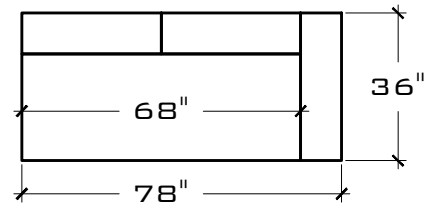

# SOHO CONFIGURATIONS

SOFA (68" BENCH SEAT)

W: 88" D: 36"  
H: 27.5"  
S.D: 26" S.H: 17 "

SOFA B (68" BENCH SEAT)

W: 78" D: 36"  
H: 27.5"  
S.D: 26" S.H: 17 "

SOFA B (68" BENCH SEAT)  
W/ TABLE

W: 94" D: 36"  
H: 27.5"  
S.D: 26" S.H: 17 "

SOFA C (68" BENCH SEAT)

W: 68" D: 36"  
H: 27.5"  
S.D: 26" S.H: 17 "

SOFA C (68" BENCH SEAT)  
W/ TABLE

W: 84" D: 36"  
H: 27.5"  
S.D: 26" S.H: 17 "

CHAIR & HALF (34" SEAT)

W: 54" D: 36"  
H: 27.5"  
S.D: 26" S.H: 17 "

CHAIR & HALF B (34" SEAT)

W: 44" D: 36"  
H: 27.5"  
S.D: 26" S.H: 17 "

CHAIR & HALF B (34" SEAT)  
W/ TABLE

W: 60" D: 36"  
H: 27.5"  
S.D: 26" S.H: 17 "

CHAIR & HALF C (34" SEAT)

W: 34" D: 36"  
H: 27.5"  
S.D: 26" S.H: 17 "

CHAISE ANGLE W/ TABLE

W: 81 3/8" D: 36"  
H: 27.5"  
S.D: 26" S.H: 17 "

CORNER SQUARE

W: 36" D: 36"  
H: 27.5"  
S.D: 26" S.H: 17 "