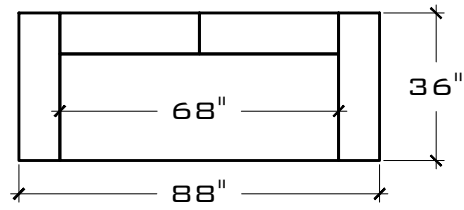

# SOHO CONFIGURATIONS

SOFA (68" BENCH SEAT)

W: 88" D: 36"  
H: 27.5"  
S.D: 26" S.H: 17 "

SOFA B (68" BENCH SEAT)

W: 78" D: 36"  
H: 27.5"  
S.D: 26" S.H: 17 "

SOFA B (68" BENCH SEAT)  
W/ TABLE

W: 94" D: 36"  
H: 27.5"  
S.D: 26" S.H: 17 "

SOFA C (68" BENCH SEAT)

W: 68" D: 36"  
H: 27.5"  
S.D: 26" S.H: 17 "

SOFA C (68" BENCH SEAT)  
W/ TABLE

W: 84" D: 36"  
H: 27.5"  
S.D: 26" S.H: 17 "

CHAIR & HALF (34" SEAT)

W: 54" D: 36"  
H: 27.5"  
S.D: 26" S.H: 17 "

CHAIR & HALF B (34" SEAT)

W: 44" D: 36"  
H: 27.5"  
S.D: 26" S.H: 17 "

CHAIR & HALF B (34" SEAT)  
W/ TABLE

W: 60" D: 36"  
H: 27.5"  
S.D: 26" S.H: 17 "

CHAIR & HALF C (34" SEAT)

W: 34" D: 36"  
H: 27.5"  
S.D: 26" S.H: 17 "

CHAISE ANGLE W/ TABLE

W: 81 3/8" D: 36"  
H: 27.5"  
S.D: 26" S.H: 17 "

CORNER SQUARE

W: 36" D: 36"  
H: 27.5"  
S.D: 26" S.H: 17 "