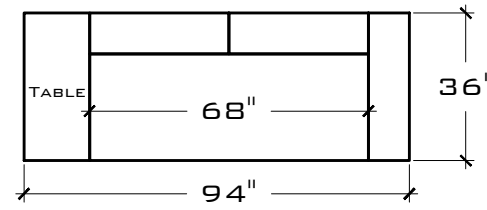

# SOHO CONFIGURATIONS

SOFA (68" BENCH SEAT)

W: 88" D: 36"  
H: 27.5"  
S.D: 26" S.H: 17 "

SOFA B (68" BENCH SEAT)

W: 78" D: 36"  
H: 27.5"  
S.D: 26" S.H: 17 "

SOFA B (68" BENCH SEAT)  
W/ TABLE

W: 94" D: 36"  
H: 27.5"  
S.D: 26" S.H: 17 "

SOFA C (68" BENCH SEAT)

W: 68" D: 36"  
H: 27.5"  
S.D: 26" S.H: 17 "

SOFA C (68" BENCH SEAT)  
W/ TABLE

W: 84" D: 36"  
H: 27.5"  
S.D: 26" S.H: 17 "

CHAIR & HALF (34" SEAT)

W: 54" D: 36"  
H: 27.5"  
S.D: 26" S.H: 17 "

CHAIR & HALF B (34" SEAT)

W: 44" D: 36"  
H: 27.5"  
S.D: 26" S.H: 17 "

CHAIR & HALF B (34" SEAT)  
W/ TABLE

W: 60" D: 36"  
H: 27.5"  
S.D: 26" S.H: 17 "

CHAIR & HALF C (34" SEAT)

W: 34" D: 36"  
H: 27.5"  
S.D: 26" S.H: 17 "

CHAISE ANGLE W/ TABLE

W: 81 3/8" D: 36"  
H: 27.5"  
S.D: 26" S.H: 17 "

CORNER SQUARE

W: 36" D: 36"  
H: 27.5"  
S.D: 26" S.H: 17 "