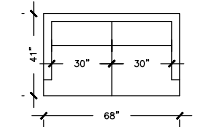

APARTMENT SOFA

W: 68" D: 41"
H TO BACK: 38"
H TO FRAME: 29"
A.H: 25.5" S.D: 25"
S.H: 18" A.W: 4"