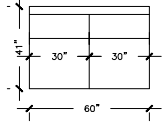

APARTMENT

SOFA C

W: 60" D: 41"
H TO BACK: 38"
H TO FRAME: 29"
A.H: 25.5" S.D: 25"
S.H: 18" A.W: 4"