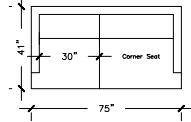

APARTMENT

SOFA D

W: 75" D: 41"
H TO BACK: 38"
H TO FRAME: 29"
A.H: 25.5" S.D: 25"
S.H: 18" A.W: 4"