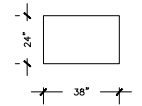

OTTOMAN

W: 38" D: 41"
H TO BACK: 18"
H TO FRAME: N/A
A.H: N/A S.D: N/A
S.H: N/A A.W: N/A