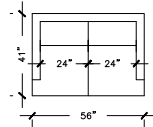

LOVE SEAT

W: 56" D: 41"
H TO BACK: 38"
H TO FRAME: 29"
A.H: 25.5" S.D: 25"
S.H: 18" A.W: 4"