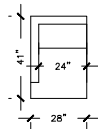

CHAIR B

W: 28" D: 41"
H TO BACK: 38"
H TO FRAME: 29"
A.H: 25.5" S.D: 25"
S.H: 18" A.W: 4"