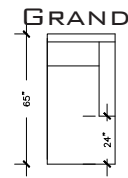

CHAISE LOUNGE

W: 34" D: 41"
H TO BACK: 38"
H TO FRAME: 29"
A.H: 25.5" S.D: 25"
S.H: 18" A.W: 4"