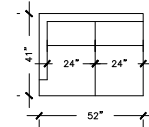

LOVE SEAT B

W: 52" D: 41"
H TO BACK: 38"
H TO FRAME: 29"
A.H: 25.5" S.D: 25"
S.H: 18" A.W: 4"