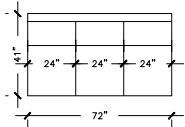

SOFA C

W: 72" D: 41"
H TO BACK: 38"
H TO FRAME: 29"
A.H: 25.5" S.D: 25"
S.H: 18" A.W: 4"