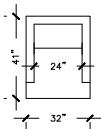

CHAIR

W: 32" D: 41"
H TO BACK: 38"
H TO FRAME: 29"
A.H: 25.5" S.D: 25"
S.H: 18" A.W: 4"