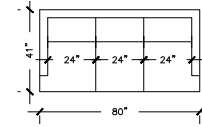

SOFA

W: 80" D: 41"
H TO BACK: 38"
H TO FRAME: 29"
A.H: 25.5" S.D: 25"
S.H: 18" A.W: 4"