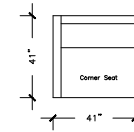

CORNER SEAT

W: 41" D: 41"
H TO BACK: 38"
H TO FRAME: 29"
A.H: N/A S.D: 25"
S.H: 18" A.W: 4"