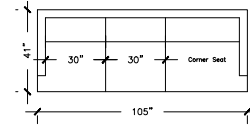

### SOFA PLUS

W: 98" D: 41"  
H TO BACK: 38"  
H TO FRAME: 29"  
A.H: 25.5" S.D: 25"  
S.H: 18" A.W: 4"

### SOFA PLUS B

W: 94" D: 41"  
H TO BACK: 38"  
H TO FRAME: 29"  
A.H: 25.5" S.D: 25"  
S.H: 18" A.W: 4"

### SOFA PLUS C

W: 90" D: 41"  
H TO BACK: 38"  
H TO FRAME: 29"  
A.H: 25.5" S.D: 25"  
S.H: 18" A.W: 4"

### SOFA PLUS D

W: 105" D: 41"  
H TO BACK: 38"  
H TO FRAME: 29"  
A.H: 25.5" S.D: 25"  
S.H: 18" A.W: 4"