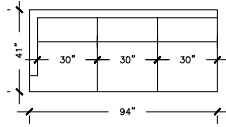

### SOFA PLUS

W: 98" D: 41"  
H TO BACK: 38"  
H TO FRAME: 29"  
A.H: 25.5" S.D: 25"  
S.H: 18" A.W: 4"

### SOFA PLUS B

W: 94" D: 41"  
H TO BACK: 38"  
H TO FRAME: 29"  
A.H: 25.5" S.D: 25"  
S.H: 18" A.W: 4"

### SOFA PLUS D

W: 105" D: 41"  
H TO BACK: 38"  
H TO FRAME: 29"  
A.H: 25.5" S.D: 25"  
S.H: 18" A.W: 4"