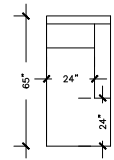

CHAISE

W: 32" D: 41"
H TO BACK: 38"
H TO FRAME: 29"
A.H: 25.5" S.D: 25"
S.H: 18" A.W: 4"