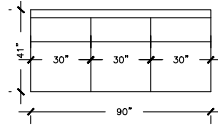

SOFA PLUS C

W: 90" D: 41"
H TO BACK: 38"
H TO FRAME: 29"
A.H: 25.5" S.D: 25"
S.H: 18" A.W: 4"