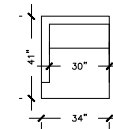

CHAIR & HALF B

W: 34" D: 41"
H TO BACK: 38"
H TO FRAME: 29"
A.H: 25.5" S.D: 25"
S.H: 18" A.W: 4"

FANTASIA