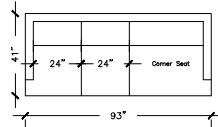

SOFA D

W: 93" D: 41"
H TO BACK: 38"
H TO FRAME: 29"
A.H: 25.5" S.D: 25"
S.H: 18" A.W: 4"