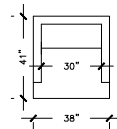

CHAIR & HALF

W: 38" D: 41"
H TO BACK: 38"
H TO FRAME: 29"
A.H: 25.5" S.D: 25"
S.H: 18" A.W: 4"