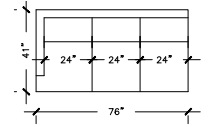

SOFA B

W: 76" D: 41"
H TO BACK: 38"
H TO FRAME: 29"
A.H: 25.5" S.D: 25"
S.H: 18" A.W: 4"