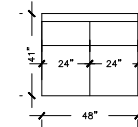

LOVE SEAT C

W: 48" D: 41"
H TO BACK: 38"
H TO FRAME: 29"
A.H: 25.5" S.D: 25"
S.H: 18" A.W: 4"