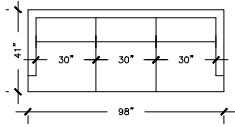

### SOFA PLUS

W: 98" D: 41"  
H TO BACK: 38"  
H TO FRAME: 29"  
A.H: 25.5" S.D: 25"  
S.H: 18" A.W: 4"

### SOFA PLUS B

W: 94" D: 41"  
H TO BACK: 38"  
H TO FRAME: 29"  
A.H: 25.5" S.D: 25"  
S.H: 18" A.W: 4"

### SOFA PLUS D

W: 105" D: 41"  
H TO BACK: 38"  
H TO FRAME: 29"  
A.H: 25.5" S.D: 25"  
S.H: 18" A.W: 4"

### LOVE SEAT B

W: 52" D: 41"  
H TO BACK: 38"  
H TO FRAME: 29"  
A.H: 25.5" S.D: 25"  
S.H: 18" A.W: 4"