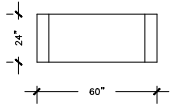

DIEGO

OTTOMAN

W: 60" D: 24"  
H: 24"  
ARM H: 24"  
SEAT H: 19"  
SEAT D: 24"

DIEGO