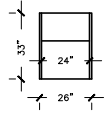

WILSON

CHAIR

W: 26"

D: 33"

H: 47"

ARM H: 27"

SEAT D: 19"

SEAT H: 19"