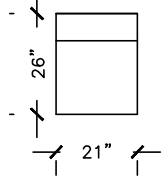

VIVIAN

CHAIR

W: 21"

D: 26"

H: 40"

SD: 19"

SH: 19"

VIVIAN