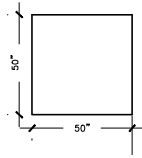

THOMAS

OTTOMAN  
W: 50" D: 18"  
H: 17"

TUFTED  
OTTOMAN  
W: 50" D: 18"  
H: 17"

OTTOMAN  
W: 50" D: 50"  
H: 17"