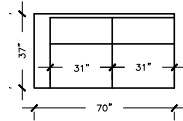

STANFORD

SOFA PLUS
 W: 109" D: 37"
 H: 30"
 ARM H: 29"
 SEAT H: 20"

SOFA PLUS B
 W: 101" D: 37"
 H: 30"
 ARM H: 29"
 SEAT H: 20"

SOFA PLUS D
 W: 113" D: 37"
 H: 30"
 ARM H: 29"
 SEAT H: 20"

SOFA
 W: 88" D: 37"
 H: 30"
 ARM H: 29"
 SEAT H: 20"

SOFA B
 W: 80" D: 37"
 H: 30"
 ARM H: 29"
 SEAT H: 20"

SOFA D
 W: 99" D: 37"
 H: 30"
 ARM H: 29"
 SEAT H: 20"

LOVE SEAT
 W: 64" D: 37"
 H: 30"
 ARM H: 29"
 SEAT H: 20"

LOVE SEAT B
 W: 56" D: 37"
 H: 30"
 ARM H: 29"
 SEAT H: 20"

APARTMENT SOFA
 W: 78" D: 37"
 H: 30"
 ARM H: 29"
 SEAT H: 20"

APARTMENT SOFA B
 W: 70" D: 37"
 H: 30"
 ARM H: 29"
 SEAT H: 20"

APARTMENT SOFA D
 W: 82" D: 37"
 H: 30"
 ARM H: 29"
 SEAT H: 20"

CHAIR
 W: 40"
 D: 37"
 H: 30"
 ARM H: 29"
 SEAT H: 20"

CHAIR B
 W: 32"
 D: 37"
 H: 30"
 ARM H: 29"
 SEAT H: 20"

CORNER SEAT
 W: 40"
 D: 37"
 H: 30"
 SEAT H: 20"

OTTOMAN
 W: 24"
 D: 26"
 H: 18"