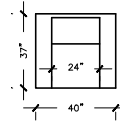

STANFORD

SOFA PLUS
 W: 109" D: 37"
 H: 30"
 ARM H: 29"
 SEAT H: 20"

SOFA PLUS B
 W: 101" D: 37"
 H: 30"
 ARM H: 29"
 SEAT H: 20"

SOFA PLUS D
 W: 113" D: 37"
 H: 30"
 ARM H: 29"
 SEAT H: 20"

SOFA
 W: 88" D: 37"
 H: 30"
 ARM H: 29"
 SEAT H: 20"

SOFA B
 W: 80" D: 37"
 H: 30"
 ARM H: 29"
 SEAT H: 20"

SOFA D
 W: 99" D: 37"
 H: 30"
 ARM H: 29"
 SEAT H: 20"

LOVE SEAT
 W: 64" D: 37"
 H: 30"
 ARM H: 29"
 SEAT H: 20"

LOVE SEAT B
 W: 56" D: 37"
 H: 30"
 ARM H: 29"
 SEAT H: 20"

APARTMENT SOFA
 W: 78" D: 37"
 H: 30"
 ARM H: 29"
 SEAT H: 20"

APARTMENT SOFA B
 W: 70" D: 37"
 H: 30"
 ARM H: 29"
 SEAT H: 20"

APARTMENT SOFA D
 W: 82" D: 37"
 H: 30"
 ARM H: 29"
 SEAT H: 20"

CHAIR
 W: 40"
 D: 37"
 H: 30"
 ARM H: 29"
 SEAT H: 20"

CHAIR B
 W: 32"
 D: 37"
 H: 30"
 ARM H: 29"
 SEAT H: 20"

CORNER SEAT
 W: 40"
 D: 37"
 H: 30"
 SEAT H: 20"

OTTOMAN
 W: 24"
 D: 26"
 H: 18"