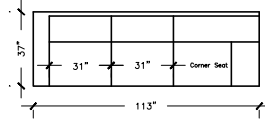

STANFORD

SOFA PLUS
 W: 109" D: 37"
 H: 30"
 ARM H: 29"
 SEAT H: 20"

SOFA PLUS B
 W: 101" D: 37"
 H: 30"
 ARM H: 29"
 SEAT H: 20"

SOFA PLUS D
 W: 113" D: 37"
 H: 30"
 ARM H: 29"
 SEAT H: 20"

SOFA
 W: 88" D: 37"
 H: 30"
 ARM H: 29"
 SEAT H: 20"

SOFA B
 W: 80" D: 37"
 H: 30"
 ARM H: 29"
 SEAT H: 20"

SOFA D
 W: 99" D: 37"
 H: 30"
 ARM H: 29"
 SEAT H: 20"

LOVE SEAT
 W: 64" D: 37"
 H: 30"
 ARM H: 29"
 SEAT H: 20"

LOVE SEAT B
 W: 56" D: 37"
 H: 30"
 ARM H: 29"
 SEAT H: 20"

APARTMENT SOFA
 W: 78" D: 37"
 H: 30"
 ARM H: 29"
 SEAT H: 20"

APARTMENT SOFA B
 W: 70" D: 37"
 H: 30"
 ARM H: 29"
 SEAT H: 20"

APARTMENT SOFA D
 W: 82" D: 37"
 H: 30"
 ARM H: 29"
 SEAT H: 20"

CHAIR
 W: 40"
 D: 37"
 H: 30"
 ARM H: 29"
 SEAT H: 20"

CHAIR B
 W: 32"
 D: 37"
 H: 30"
 ARM H: 29"
 SEAT H: 20"

CORNER SEAT
 W: 40"
 D: 37"
 H: 30"
 SEAT H: 20"

OTTOMAN
 W: 24"
 D: 26"
 H: 18"