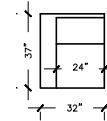

STANFORD

SOFA PLUS
 W: 109" D: 37"
 H: 30"
 ARM H: 29"
 SEAT H: 20"

SOFA PLUS B
 W: 101" D: 37"
 H: 30"
 ARM H: 29"
 SEAT H: 20"

SOFA PLUS D
 W: 113" D: 37"
 H: 30"
 ARM H: 29"
 SEAT H: 20"

SOFA
 W: 88" D: 37"
 H: 30"
 ARM H: 29"
 SEAT H: 20"

SOFA B
 W: 80" D: 37"
 H: 30"
 ARM H: 29"
 SEAT H: 20"

SOFA D
 W: 99" D: 37"
 H: 30"
 ARM H: 29"
 SEAT H: 20"

LOVE SEAT
 W: 64" D: 37"
 H: 30"
 ARM H: 29"
 SEAT H: 20"

LOVE SEAT B
 W: 56" D: 37"
 H: 30"
 ARM H: 29"
 SEAT H: 20"

APARTMENT SOFA
 W: 78" D: 37"
 H: 30"
 ARM H: 29"
 SEAT H: 20"

APARTMENT SOFA B
 W: 70" D: 37"
 H: 30"
 ARM H: 29"
 SEAT H: 20"

APARTMENT SOFA D
 W: 82" D: 37"
 H: 30"
 ARM H: 29"
 SEAT H: 20"

CHAIR
 W: 40"
 D: 37"
 H: 30"
 ARM H: 29"
 SEAT H: 20"

CHAIR B
 W: 32"
 D: 37"
 H: 30"
 ARM H: 29"
 SEAT H: 20"

CORNER SEAT
 W: 40"
 D: 37"
 H: 30"
 SEAT H: 20"

OTTOMAN
 W: 24"
 D: 26"
 H: 18"