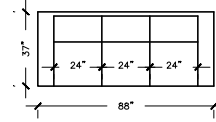

STANFORD

SOFA PLUS
 W: 109" D: 37"
 H: 30"
 ARM H: 29"
 SEAT H: 20"

SOFA PLUS B
 W: 101" D: 37"
 H: 30"
 ARM H: 29"
 SEAT H: 20"

SOFA PLUS D
 W: 113" D: 37"
 H: 30"
 ARM H: 29"
 SEAT H: 20"

SOFA
 W: 88" D: 37"
 H: 30"
 ARM H: 29"
 SEAT H: 20"

SOFA B
 W: 80" D: 37"
 H: 30"
 ARM H: 29"
 SEAT H: 20"

SOFA D
 W: 99" D: 37"
 H: 30"
 ARM H: 29"
 SEAT H: 20"

LOVE SEAT
 W: 64" D: 37"
 H: 30"
 ARM H: 29"
 SEAT H: 20"

LOVE SEAT B
 W: 56" D: 37"
 H: 30"
 ARM H: 29"
 SEAT H: 20"

APARTMENT SOFA
 W: 78" D: 37"
 H: 30"
 ARM H: 29"
 SEAT H: 20"

APARTMENT SOFA B
 W: 70" D: 37"
 H: 30"
 ARM H: 29"
 SEAT H: 20"

APARTMENT SOFA D
 W: 82" D: 37"
 H: 30"
 ARM H: 29"
 SEAT H: 20"

CHAIR
 W: 40"
 D: 37"
 H: 30"
 ARM H: 29"
 SEAT H: 20"

CHAIR B
 W: 32"
 D: 37"
 H: 30"
 ARM H: 29"
 SEAT H: 20"

CORNER SEAT
 W: 40"
 D: 37"
 H: 30"
 SEAT H: 20"

OTTOMAN
 W: 24"
 D: 26"
 H: 18"