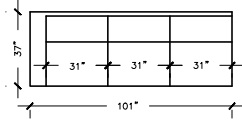

STANFORD

SOFA PLUS
 W: 109" D: 37"
 H: 30"
 ARM H: 29"
 SEAT H: 20"

SOFA PLUS B
 W: 101" D: 37"
 H: 30"
 ARM H: 29"
 SEAT H: 20"

SOFA PLUS D
 W: 113" D: 37"
 H: 30"
 ARM H: 29"
 SEAT H: 20"

SOFA
 W: 88" D: 37"
 H: 30"
 ARM H: 29"
 SEAT H: 20"

SOFA B
 W: 80" D: 37"
 H: 30"
 ARM H: 29"
 SEAT H: 20"

SOFA D
 W: 99" D: 37"
 H: 30"
 ARM H: 29"
 SEAT H: 20"

LOVE SEAT
 W: 64" D: 37"
 H: 30"
 ARM H: 29"
 SEAT H: 20"

LOVE SEAT B
 W: 56" D: 37"
 H: 30"
 ARM H: 29"
 SEAT H: 20"

APARTMENT SOFA
 W: 78" D: 37"
 H: 30"
 ARM H: 29"
 SEAT H: 20"

APARTMENT SOFA B
 W: 70" D: 37"
 H: 30"
 ARM H: 29"
 SEAT H: 20"

APARTMENT SOFA D
 W: 82" D: 37"
 H: 30"
 ARM H: 29"
 SEAT H: 20"

CHAIR
 W: 40"
 D: 37"
 H: 30"
 ARM H: 29"
 SEAT H: 20"

CHAIR B
 W: 32"
 D: 37"
 H: 30"
 ARM H: 29"
 SEAT H: 20"

CORNER SEAT
 W: 40"
 D: 37"
 H: 30"
 SEAT H: 20"

OTTOMAN
 W: 24"
 D: 26"
 H: 18"