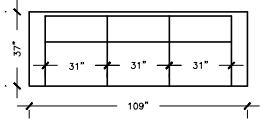

STANFORD

SOFA PLUS
 W: 109" D: 37"
 H: 30"
 ARM H: 29"
 SEAT H: 20"

SOFA PLUS B
 W: 101" D: 37"
 H: 30"
 ARM H: 29"
 SEAT H: 20"

SOFA PLUS D
 W: 113" D: 37"
 H: 30"
 ARM H: 29"
 SEAT H: 20"

SOFA
 W: 88" D: 37"
 H: 30"
 ARM H: 29"
 SEAT H: 20"

SOFA B
 W: 80" D: 37"
 H: 30"
 ARM H: 29"
 SEAT H: 20"

SOFA D
 W: 99" D: 37"
 H: 30"
 ARM H: 29"
 SEAT H: 20"

LOVE SEAT
 W: 64" D: 37"
 H: 30"
 ARM H: 29"
 SEAT H: 20"

LOVE SEAT B
 W: 56" D: 37"
 H: 30"
 ARM H: 29"
 SEAT H: 20"

APARTMENT SOFA
 W: 78" D: 37"
 H: 30"
 ARM H: 29"
 SEAT H: 20"

APARTMENT SOFA B
 W: 70" D: 37"
 H: 30"
 ARM H: 29"
 SEAT H: 20"

APARTMENT SOFA D
 W: 82" D: 37"
 H: 30"
 ARM H: 29"
 SEAT H: 20"

CHAIR
 W: 40"
 D: 37"
 H: 30"
 ARM H: 29"
 SEAT H: 20"

CHAIR B
 W: 32"
 D: 37"
 H: 30"
 ARM H: 29"
 SEAT H: 20"

CORNER SEAT
 W: 40"
 D: 37"
 H: 30"
 SEAT H: 20"

OTTOMAN
 W: 24"
 D: 26"
 H: 18"