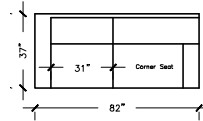

STANFORD

SOFA PLUS
 W: 109" D: 37"
 H: 30"
 ARM H: 29"
 SEAT H: 20"

SOFA PLUS B
 W: 101" D: 37"
 H: 30"
 ARM H: 29"
 SEAT H: 20"

SOFA PLUS D
 W: 113" D: 37"
 H: 30"
 ARM H: 29"
 SEAT H: 20"

SOFA
 W: 88" D: 37"
 H: 30"
 ARM H: 29"
 SEAT H: 20"

SOFA B
 W: 80" D: 37"
 H: 30"
 ARM H: 29"
 SEAT H: 20"

SOFA D
 W: 99" D: 37"
 H: 30"
 ARM H: 29"
 SEAT H: 20"

LOVE SEAT
 W: 64" D: 37"
 H: 30"
 ARM H: 29"
 SEAT H: 20"

LOVE SEAT B
 W: 56" D: 37"
 H: 30"
 ARM H: 29"
 SEAT H: 20"

APARTMENT SOFA
 W: 78" D: 37"
 H: 30"
 ARM H: 29"
 SEAT H: 20"

APARTMENT SOFA B
 W: 70" D: 37"
 H: 30"
 ARM H: 29"
 SEAT H: 20"

APARTMENT SOFA D
 W: 82" D: 37"
 H: 30"
 ARM H: 29"
 SEAT H: 20"

CHAIR
 W: 40"
 D: 37"
 H: 30"
 ARM H: 29"
 SEAT H: 20"

CHAIR B
 W: 32"
 D: 37"
 H: 30"
 ARM H: 29"
 SEAT H: 20"

CORNER SEAT
 W: 40"
 D: 37"
 H: 30"
 SEAT H: 20"

OTTOMAN
 W: 24"
 D: 26"
 H: 18"