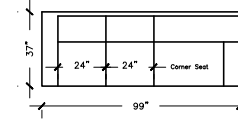

STANFORD

SOFA PLUS
 W: 109" D: 37"
 H: 30"
 ARM H: 29"
 SEAT H: 20"

SOFA PLUS B
 W: 101" D: 37"
 H: 30"
 ARM H: 29"
 SEAT H: 20"

SOFA PLUS D
 W: 113" D: 37"
 H: 30"
 ARM H: 29"
 SEAT H: 20"

SOFA
 W: 88" D: 37"
 H: 30"
 ARM H: 29"
 SEAT H: 20"

SOFA B
 W: 80" D: 37"
 H: 30"
 ARM H: 29"
 SEAT H: 20"

SOFA D
 W: 99" D: 37"
 H: 30"
 ARM H: 29"
 SEAT H: 20"

LOVE SEAT
 W: 64" D: 37"
 H: 30"
 ARM H: 29"
 SEAT H: 20"

LOVE SEAT B
 W: 56" D: 37"
 H: 30"
 ARM H: 29"
 SEAT H: 20"

APARTMENT SOFA
 W: 78" D: 37"
 H: 30"
 ARM H: 29"
 SEAT H: 20"

APARTMENT SOFA B
 W: 70" D: 37"
 H: 30"
 ARM H: 29"
 SEAT H: 20"

APARTMENT SOFA D
 W: 82" D: 37"
 H: 30"
 ARM H: 29"
 SEAT H: 20"

CHAIR
 W: 40"
 D: 37"
 H: 30"
 ARM H: 29"
 SEAT H: 20"

CHAIR B
 W: 32"
 D: 37"
 H: 30"
 ARM H: 29"
 SEAT H: 20"

CORNER SEAT
 W: 40"
 D: 37"
 H: 30"
 SEAT H: 20"

OTTOMAN
 W: 24"
 D: 26"
 H: 18"