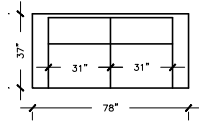

STANFORD

SOFA PLUS
 W: 109" D: 37"
 H: 30"
 ARM H: 29"
 SEAT H: 20"

SOFA PLUS B
 W: 101" D: 37"
 H: 30"
 ARM H: 29"
 SEAT H: 20"

SOFA PLUS D
 W: 113" D: 37"
 H: 30"
 ARM H: 29"
 SEAT H: 20"

SOFA
 W: 88" D: 37"
 H: 30"
 ARM H: 29"
 SEAT H: 20"

SOFA B
 W: 80" D: 37"
 H: 30"
 ARM H: 29"
 SEAT H: 20"

SOFA D
 W: 99" D: 37"
 H: 30"
 ARM H: 29"
 SEAT H: 20"

LOVE SEAT
 W: 64" D: 37"
 H: 30"
 ARM H: 29"
 SEAT H: 20"

LOVE SEAT B
 W: 56" D: 37"
 H: 30"
 ARM H: 29"
 SEAT H: 20"

APARTMENT SOFA
 W: 78" D: 37"
 H: 30"
 ARM H: 29"
 SEAT H: 20"

APARTMENT SOFA B
 W: 70" D: 37"
 H: 30"
 ARM H: 29"
 SEAT H: 20"

APARTMENT SOFA D
 W: 82" D: 37"
 H: 30"
 ARM H: 29"
 SEAT H: 20"

CHAIR
 W: 40"
 D: 37"
 H: 30"
 ARM H: 29"
 SEAT H: 20"

CHAIR B
 W: 32"
 D: 37"
 H: 30"
 ARM H: 29"
 SEAT H: 20"

CORNER SEAT
 W: 40"
 D: 37"
 H: 30"
 SEAT H: 20"

OTTOMAN
 W: 24"
 D: 26"
 H: 18"