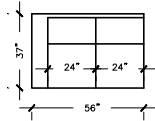

STANFORD

SOFA PLUS
 W: 109" D: 37"
 H: 30"
 ARM H: 29"
 SEAT H: 20"

SOFA PLUS B
 W: 101" D: 37"
 H: 30"
 ARM H: 29"
 SEAT H: 20"

SOFA PLUS D
 W: 113" D: 37"
 H: 30"
 ARM H: 29"
 SEAT H: 20"

SOFA
 W: 88" D: 37"
 H: 30"
 ARM H: 29"
 SEAT H: 20"

SOFA B
 W: 80" D: 37"
 H: 30"
 ARM H: 29"
 SEAT H: 20"

SOFA D
 W: 99" D: 37"
 H: 30"
 ARM H: 29"
 SEAT H: 20"

LOVE SEAT
 W: 64" D: 37"
 H: 30"
 ARM H: 29"
 SEAT H: 20"

LOVE SEAT B
 W: 56" D: 37"
 H: 30"
 ARM H: 29"
 SEAT H: 20"

APARTMENT SOFA
 W: 78" D: 37"
 H: 30"
 ARM H: 29"
 SEAT H: 20"

APARTMENT SOFA B
 W: 70" D: 37"
 H: 30"
 ARM H: 29"
 SEAT H: 20"

APARTMENT SOFA D
 W: 82" D: 37"
 H: 30"
 ARM H: 29"
 SEAT H: 20"

CHAIR
 W: 40"
 D: 37"
 H: 30"
 ARM H: 29"
 SEAT H: 20"

CHAIR B
 W: 32"
 D: 37"
 H: 30"
 ARM H: 29"
 SEAT H: 20"

CORNER SEAT
 W: 40"
 D: 37"
 H: 30"
 SEAT H: 20"

OTTOMAN
 W: 24"
 D: 26"
 H: 18"