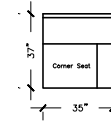

SOFA B
 W: 80" D: 37"
 H: 30"
 ARM H: 29"
 SEAT H: 20"

SOFA D
 W: 99" D: 37"
 H: 30"
 ARM H: 29"
 SEAT H: 20"

LOVE SEAT
 W: 64" D: 37"
 H: 30"
 ARM H: 29"
 SEAT H: 20"

LOVE SEAT B
 W: 56" D: 37"
 H: 30"
 ARM H: 29"
 SEAT H: 20"

APARTMENT SOFA
 W: 78" D: 37"
 H: 30"
 ARM H: 29"
 SEAT H: 20"

APARTMENT SOFA B
 W: 70" D: 37"
 H: 30"
 ARM H: 29"
 SEAT H: 20"

APARTMENT SOFA D
 W: 82" D: 37"
 H: 30"
 ARM H: 29"
 SEAT H: 20"

CHAIR
 W: 40"
 D: 37"
 H: 30"
 ARM H: 29"
 SEAT H: 20"

CHAIR B
 W: 32"
 D: 37"
 H: 30"
 ARM H: 29"
 SEAT H: 20"

CORNER SEAT
 W: 40"
 D: 37"
 H: 30"
 SEAT H: 20"

OTTOMAN
 W: 24"
 D: 26"
 H: 18"