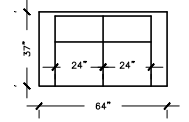

STANFORD

SOFA PLUS
 W: 109" D: 37"
 H: 30"
 ARM H: 29"
 SEAT H: 20"

SOFA PLUS B
 W: 101" D: 37"
 H: 30"
 ARM H: 29"
 SEAT H: 20"

SOFA PLUS D
 W: 113" D: 37"
 H: 30"
 ARM H: 29"
 SEAT H: 20"

SOFA
 W: 88" D: 37"
 H: 30"
 ARM H: 29"
 SEAT H: 20"

SOFA B
 W: 80" D: 37"
 H: 30"
 ARM H: 29"
 SEAT H: 20"

SOFA D
 W: 99" D: 37"
 H: 30"
 ARM H: 29"
 SEAT H: 20"

LOVE SEAT
 W: 64" D: 37"
 H: 30"
 ARM H: 29"
 SEAT H: 20"

LOVE SEAT B
 W: 56" D: 37"
 H: 30"
 ARM H: 29"
 SEAT H: 20"

APARTMENT SOFA
 W: 78" D: 37"
 H: 30"
 ARM H: 29"
 SEAT H: 20"

APARTMENT SOFA B
 W: 70" D: 37"
 H: 30"
 ARM H: 29"
 SEAT H: 20"

APARTMENT SOFA D
 W: 82" D: 37"
 H: 30"
 ARM H: 29"
 SEAT H: 20"

CHAIR
 W: 40"
 D: 37"
 H: 30"
 ARM H: 29"
 SEAT H: 20"

CHAIR B
 W: 32"
 D: 37"
 H: 30"
 ARM H: 29"
 SEAT H: 20"

CORNER SEAT
 W: 40"
 D: 37"
 H: 30"
 SEAT H: 20"

OTTOMAN
 W: 24"
 D: 26"
 H: 18"