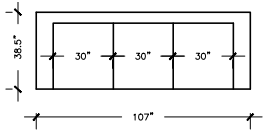

SHELTON

SOFA PLUS

W:107" D: 38.5" H:31.5"
AH: 31.5" SD: 24"

SOFA

W:88" D: 38.5"
H:31.5" AH: 31.5"
SD: 24"

LOVE SEAT

W:69" D: 38.5"
H:31.5" AH: 31.5"
SD: 24"

LOVE SEAT

W: 78.5" D: 38.5"
H:31.5" AH: 31.5"
SD: 24"

CHAIR

W: 38.5" D: 38.5"
H:31.5"
AH: 31.5"
SD: 24"

OTTOMAN

W: 24"
D: 22"
H:16"

SHELTON