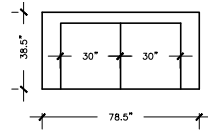

SHELTON

SOFA PLUS

W:107" D: 38.5" H:31.5"
AH: 31.5" SD: 24"

SOFA

W:88" D: 38.5"
H:31.5" AH: 31.5"
SD: 24"

LOVE SEAT

W:69" D: 38.5"
H:31.5" AH: 31.5"
SD: 24"

LOVE SEAT

W: 78.5" D: 38.5"
H:31.5" AH: 31.5"
SD: 24"

CHAIR

W: 38.5" D: 38.5"
H:31.5"
AH: 31.5"
SD: 24"

OTTOMAN

W: 24"
D: 22"
H:16"

SHELTON