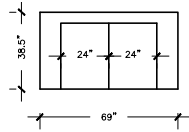

SHELTON

SOFA PLUS

W:107" D: 38.5" H:31.5"
AH: 31.5" SD: 24"

SOFA

W:88" D: 38.5"
H:31.5" AH: 31.5"
SD: 24"

LOVE SEAT

W:69" D: 38.5"
H:31.5" AH: 31.5"
SD: 24"

LOVE SEAT

W: 78.5" D: 38.5"
H:31.5" AH: 31.5"
SD: 24"

CHAIR

W: 38.5" D: 38.5"
H:31.5"
AH: 31.5"
SD: 24"

OTTOMAN

W: 24"
D: 22"
H:16"

SHELTON