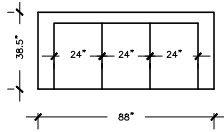

SHELTON

SOFA PLUS

W:107" D: 38.5" H:31.5"
AH: 31.5" SD: 24"

SOFA

W:88" D: 38.5"
H:31.5" AH: 31.5"
SD: 24"

LOVE SEAT

W:69" D: 38.5"
H:31.5" AH: 31.5"
SD: 24"

LOVE SEAT

W: 78.5" D: 38.5"
H:31.5" AH: 31.5"
SD: 24"

CHAIR

W: 38.5" D: 38.5"
H:31.5"
AH: 31.5"
SD: 24"

OTTOMAN

W: 24"
D: 22"
H:16"

SHELTON