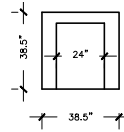

SHELTON

SOFA PLUS

W:107" D: 38.5" H:31.5"
AH: 31.5" SD: 24"

SOFA

W:88" D: 38.5"
H:31.5" AH: 31.5"
SD: 24"

LOVE SEAT

W:69" D: 38.5"
H:31.5" AH: 31.5"
SD: 24"

LOVE SEAT

W: 78.5" D: 38.5"
H:31.5" AH: 31.5"
SD: 24"

CHAIR

W: 38.5" D: 38.5"
H:31.5"
AH: 31.5"
SD: 24"

OTTOMAN

W: 24"
D: 22"
H:16"

SHELTON