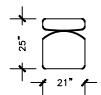

SENTRY

CHAIR

W: 21" D: 25"
H: 40" S.D: 19"
S.H: 19"

SENTRY