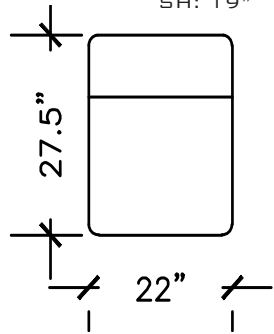

ROMEO

CHAIR

W: 27.5" D: 22"

H: 39" SD: 19"

SH: 19"

ROMEO