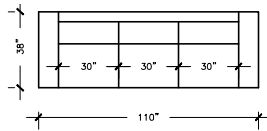

POSITANO

SOFA PLUS

W:110" D:38" H:33"
AH: 22" SD: 22"
SH: 17.5"

SOFA PLUS B

W:100" D:38" H:33"
AH: 22" SD: 22"
SH: 17.5"

SOFA

W:92" D:38" H:33"
AH: 22" SD: 22"
SH: 17.5"

SOFA B

W:82" D:38" H:33"
AH: 22" SD: 22"
SH: 17.5"

LOVE SEAT

W:68" D:38" H:33"
AH: 22" SD: 22"
SH: 17.5"

LOVE SEAT B

W:58" D:38" H:33"
AH: 22" SD: 22"
SH: 17.5"

LOVE SEAT B

W:80" D:38" H:33"
AH: 22" SD: 22"
SH: 17.5"

CHAIR

W:44" D:38" H:33"
AH: 22" SD: 22"
SH: 17.5"

CHAIR & HALF

W:53" D:38" H:33"
AH: 22" SD: 22"
SH: 17.5"

CHAISE LOUNGE

W:34" D:64" H:33"
AH: 22" SD: 46"
SH: 17.5"

CHAISE LOUNGE GRAND

W:40" D:64" H:33"
AH: 22" SD: 46"
SH: 17.5"

OTTOMAN

W:24" D:26" H:18"

POSITANO