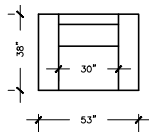

POSITANO

SOFA PLUS

W:110" D:38" H:33"
AH: 22" SD: 22"
SH: 17.5"

SOFA PLUS B

W:100" D:38" H:33"
AH: 22" SD: 22"
SH: 17.5"

SOFA

W:92" D:38" H:33"
AH: 22" SD: 22"
SH: 17.5"

SOFA B

W:82" D:38" H:33"
AH: 22" SD: 22"
SH: 17.5"

LOVE SEAT

W:68" D:38" H:33"
AH: 22" SD: 22"
SH: 17.5"

LOVE SEAT B

W:58" D:38" H:33"
AH: 22" SD: 22"
SH: 17.5"

LOVE SEAT B

W:80" D:38" H:33"
AH: 22" SD: 22"
SH: 17.5"

CHAIR

W:44" D:38" H:33"
AH: 22" SD: 22"
SH: 17.5"

CHAIR & HALF

W:53" D:38" H:33"
AH: 22" SD: 22"
SH: 17.5"

CHAISE LOUNGE

W:34" D:64" H:33"
AH: 22" SD: 46"
SH: 17.5"

CHAISE LOUNGE GRAND

W:40" D:64" H:33"
AH: 22" SD: 46"
SH: 17.5"

OTTOMAN

W:24" D:26" H:18"

POSITANO