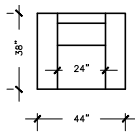

POSITANO

SOFA PLUS

W:110" D:38" H:33"
AH: 22" SD: 22"
SH: 17.5"

SOFA PLUS B

W:100" D:38" H:33"
AH: 22" SD: 22"
SH: 17.5"

SOFA

W:92" D:38" H:33"
AH: 22" SD: 22"
SH: 17.5"

SOFA B

W:82" D:38" H:33"
AH: 22" SD: 22"
SH: 17.5"

LOVE SEAT

W:68" D:38" H:33"
AH: 22" SD: 22"
SH: 17.5"

LOVE SEAT B

W:58" D:38" H:33"
AH: 22" SD: 22"
SH: 17.5"

LOVE SEAT B

W:80" D:38" H:33"
AH: 22" SD: 22"
SH: 17.5"

CHAIR

W:44" D:38" H:33"
AH: 22" SD: 22"
SH: 17.5"

CHAIR & HALF

W:53" D:38" H:33"
AH: 22" SD: 22"
SH: 17.5"

CHAISE LOUNGE

W:34" D:64" H:33"
AH: 22" SD: 46"
SH: 17.5"

CHAISE LOUNGE GRAND

W:40" D:64" H:33"
AH: 22" SD: 46"
SH: 17.5"

OTTOMAN

W:24" D:26" H:18"

POSITANO