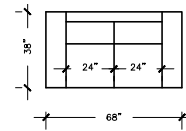

POSITANO

SOFA PLUS

W:110" D:38" H:33"
AH: 22" SD: 22"
SH: 17.5"

SOFA PLUS B

W:100" D:38" H:33"
AH: 22" SD: 22"
SH: 17.5"

SOFA

W:92" D:38" H:33"
AH: 22" SD: 22"
SH: 17.5"

SOFA B

W:82" D:38" H:33"
AH: 22" SD: 22"
SH: 17.5"

LOVE SEAT

W:68" D:38" H:33"
AH: 22" SD: 22"
SH: 17.5"

LOVE SEAT B

W:58" D:38" H:33"
AH: 22" SD: 22"
SH: 17.5"

LOVE SEAT B

W:80" D:38" H:33"
AH: 22" SD: 22"
SH: 17.5"

CHAIR

W:44" D:38" H:33"
AH: 22" SD: 22"
SH: 17.5"

CHAIR & HALF

W:53" D:38" H:33"
AH: 22" SD: 22"
SH: 17.5"

CHAISE LOUNGE

W:34" D:64" H:33"
AH: 22" SD: 46"
SH: 17.5"

CHAISE LOUNGE GRAND

W:40" D:64" H:33"
AH: 22" SD: 46"
SH: 17.5"

OTTOMAN

W:24" D:26" H:18"

POSITANO