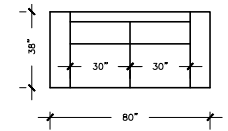

POSITANO

SOFA PLUS

W:110" D:38" H:33"
AH: 22" SD: 22"
SH: 17.5"

SOFA PLUS B

W:100" D:38" H:33"
AH: 22" SD: 22"
SH: 17.5"

SOFA

W:92" D:38" H:33"
AH: 22" SD: 22"
SH: 17.5"

SOFA B

W:82" D:38" H:33"
AH: 22" SD: 22"
SH: 17.5"

LOVE SEAT

W:68" D:38" H:33"
AH: 22" SD: 22"
SH: 17.5"

LOVE SEAT B

W:58" D:38" H:33"
AH: 22" SD: 22"
SH: 17.5"

LOVE SEAT B

W:80" D:38" H:33"
AH: 22" SD: 22"
SH: 17.5"

CHAIR

W:44" D:38" H:33"
AH: 22" SD: 22"
SH: 17.5"

CHAIR & HALF

W:53" D:38" H:33"
AH: 22" SD: 22"
SH: 17.5"

CHAISE LOUNGE

W:34" D:64" H:33"
AH: 22" SD: 46"
SH: 17.5"

CHAISE LOUNGE GRAND

W:40" D:64" H:33"
AH: 22" SD: 46"
SH: 17.5"

OTTOMAN

W:24" D:26" H:18"

POSITANO