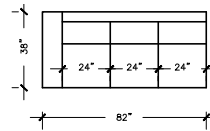

POSITANO

SOFA PLUS

W:110" D:38" H:33"
AH: 22" SD: 22"
SH: 17.5"

SOFA PLUS B

W:100" D:38" H:33"
AH: 22" SD: 22"
SH: 17.5"

SOFA

W:92" D:38" H:33"
AH: 22" SD: 22"
SH: 17.5"

SOFA B

W:82" D:38" H:33"
AH: 22" SD: 22"
SH: 17.5"

LOVE SEAT

W:68" D:38" H:33"
AH: 22" SD: 22"
SH: 17.5"

LOVE SEAT B

W:58" D:38" H:33"
AH: 22" SD: 22"
SH: 17.5"

LOVE SEAT B

W:80" D:38" H:33"
AH: 22" SD: 22"
SH: 17.5"

CHAIR

W:44" D:38" H:33"
AH: 22" SD: 22"
SH: 17.5"

CHAIR & HALF

W:53" D:38" H:33"
AH: 22" SD: 22"
SH: 17.5"

CHAISE LOUNGE

W:34" D:64" H:33"
AH: 22" SD: 46"
SH: 17.5"

CHAISE LOUNGE GRAND

W:40" D:64" H:33"
AH: 22" SD: 46"
SH: 17.5"

OTTOMAN

W:24" D:26" H:18"

POSITANO