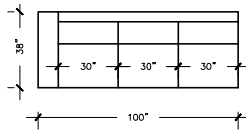

POSITANO

SOFA PLUS

W:110" D:38" H:33"
AH: 22" SD: 22"
SH: 17.5"

SOFA PLUS B

W:100" D:38" H:33"
AH: 22" SD: 22"
SH: 17.5"

SOFA

W:92" D:38" H:33"
AH: 22" SD: 22"
SH: 17.5"

SOFA B

W:82" D:38" H:33"
AH: 22" SD: 22"
SH: 17.5"

LOVE SEAT

W:68" D:38" H:33"
AH: 22" SD: 22"
SH: 17.5"

LOVE SEAT B

W:58" D:38" H:33"
AH: 22" SD: 22"
SH: 17.5"

LOVE SEAT B

W:80" D:38" H:33"
AH: 22" SD: 22"
SH: 17.5"

CHAIR

W:44" D:38" H:33"
AH: 22" SD: 22"
SH: 17.5"

CHAIR & HALF

W:53" D:38" H:33"
AH: 22" SD: 22"
SH: 17.5"

CHAISE LOUNGE

W:34" D:64" H:33"
AH: 22" SD: 46"
SH: 17.5"

CHAISE LOUNGE GRAND

W:40" D:64" H:33"
AH: 22" SD: 46"
SH: 17.5"

OTTOMAN

W:24" D:26" H:18"

POSITANO