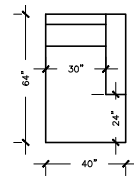

POSITANO

SOFA PLUS

W:110" D:38" H:33"
AH: 22" SD: 22"
SH: 17.5"

SOFA PLUS B

W:100" D:38" H:33"
AH: 22" SD: 22"
SH: 17.5"

SOFA

W:92" D:38" H:33"
AH: 22" SD: 22"
SH: 17.5"

SOFA B

W:82" D:38" H:33"
AH: 22" SD: 22"
SH: 17.5"

LOVE SEAT

W:68" D:38" H:33"
AH: 22" SD: 22"
SH: 17.5"

LOVE SEAT B

W:58" D:38" H:33"
AH: 22" SD: 22"
SH: 17.5"

LOVE SEAT B

W:80" D:38" H:33"
AH: 22" SD: 22"
SH: 17.5"

CHAIR

W:44" D:38" H:33"
AH: 22" SD: 22"
SH: 17.5"

CHAIR & HALF

W:53" D:38" H:33"
AH: 22" SD: 22"
SH: 17.5"

CHAISE LOUNGE

W:34" D:64" H:33"
AH: 22" SD: 46"
SH: 17.5"

CHAISE LOUNGE GRAND

W:40" D:64" H:33"
AH: 22" SD: 46"
SH: 17.5"

OTTOMAN

W:24" D:26" H:18"

POSITANO