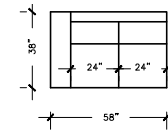

POSITANO

SOFA PLUS

W:110" D:38" H:33"
AH: 22" SD: 22"
SH: 17.5"

SOFA PLUS B

W:100" D:38" H:33"
AH: 22" SD: 22"
SH: 17.5"

SOFA

W:92" D:38" H:33"
AH: 22" SD: 22"
SH: 17.5"

SOFA B

W:82" D:38" H:33"
AH: 22" SD: 22"
SH: 17.5"

LOVE SEAT

W:68" D:38" H:33"
AH: 22" SD: 22"
SH: 17.5"

LOVE SEAT B

W:58" D:38" H:33"
AH: 22" SD: 22"
SH: 17.5"

LOVE SEAT B

W:80" D:38" H:33"
AH: 22" SD: 22"
SH: 17.5"

CHAIR

W:44" D:38" H:33"
AH: 22" SD: 22"
SH: 17.5"

CHAIR & HALF

W:53" D:38" H:33"
AH: 22" SD: 22"
SH: 17.5"

CHAISE LOUNGE

W:34" D:64" H:33"
AH: 22" SD: 46"
SH: 17.5"

CHAISE LOUNGE GRAND

W:40" D:64" H:33"
AH: 22" SD: 46"
SH: 17.5"

OTTOMAN

W:24" D:26" H:18"

POSITANO