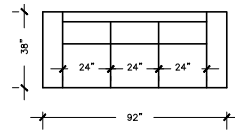

POSITANO

SOFA PLUS

W:110" D:38" H:33"
AH: 22" SD: 22"
SH: 17.5"

SOFA PLUS B

W:100" D:38" H:33"
AH: 22" SD: 22"
SH: 17.5"

SOFA

W:92" D:38" H:33"
AH: 22" SD: 22"
SH: 17.5"

SOFA B

W:82" D:38" H:33"
AH: 22" SD: 22"
SH: 17.5"

LOVE SEAT

W:68" D:38" H:33"
AH: 22" SD: 22"
SH: 17.5"

LOVE SEAT B

W:58" D:38" H:33"
AH: 22" SD: 22"
SH: 17.5"

LOVE SEAT B

W:80" D:38" H:33"
AH: 22" SD: 22"
SH: 17.5"

CHAIR

W:44" D:38" H:33"
AH: 22" SD: 22"
SH: 17.5"

CHAIR & HALF

W:53" D:38" H:33"
AH: 22" SD: 22"
SH: 17.5"

CHAISE LOUNGE

W:34" D:64" H:33"
AH: 22" SD: 46"
SH: 17.5"

CHAISE LOUNGE GRAND

W:40" D:64" H:33"
AH: 22" SD: 46"
SH: 17.5"

OTTOMAN

W:24" D:26" H:18"

POSITANO