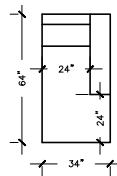

POSITANO

SOFA PLUS

W:110" D:38" H:33"
AH: 22" SD: 22"
SH: 17.5"

SOFA PLUS B

W:100" D:38" H:33"
AH: 22" SD: 22"
SH: 17.5"

SOFA

W:92" D:38" H:33"
AH: 22" SD: 22"
SH: 17.5"

SOFA B

W:82" D:38" H:33"
AH: 22" SD: 22"
SH: 17.5"

LOVE SEAT

W:68" D:38" H:33"
AH: 22" SD: 22"
SH: 17.5"

LOVE SEAT B

W:58" D:38" H:33"
AH: 22" SD: 22"
SH: 17.5"

LOVE SEAT B

W:80" D:38" H:33"
AH: 22" SD: 22"
SH: 17.5"

CHAIR

W:44" D:38" H:33"
AH: 22" SD: 22"
SH: 17.5"

CHAIR & HALF

W:53" D:38" H:33"
AH: 22" SD: 22"
SH: 17.5"

CHAISE LOUNGE

W:34" D:64" H:33"
AH: 22" SD: 46"
SH: 17.5"

CHAISE LOUNGE GRAND

W:40" D:64" H:33"
AH: 22" SD: 46"
SH: 17.5"

OTTOMAN

W:24" D:26" H:18"

POSITANO