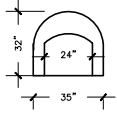

PEARL

CHAIR

W: 35"

D: 32"

H: 31"

ARM H: 27"

SEAT D: 21"

SEAT H: 19"