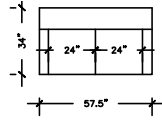

PATRICK

SOFA PLIS
 W: 99" D:34"
 H:31" AH: 31"
 SD: 23" SH:20"

SOFA
 W: 81" D:34"
 H:31" AH: 31"
 SD: 23" SH:20"

LOVE SEAT
 W: 57.5" D:34"
 H:31" AH: 31"
 SD: 23" SH:20"

**APARTMENT
 SOFA**
 W: 69" D:34"
 H:31" AH: 31"
 SD: 23" SH:20"

CHAIR
 W: 33"
 D:34"
 H:31"
 AH: 31"
 SD: 23"
 SH:20"

**CHAIR & OTTOMAN
 HALF**
 W: 39"
 D:34"
 H:31"
 AH: 31"
 SD: 23"
 SH:20"

PATRICK