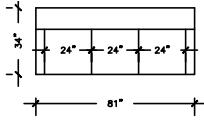

PATRICK

SOFA PLIS
 W: 99" D:34"
 H:31" AH: 31"
 SD: 23" SH:20"

SOFA
 W: 81" D:34"
 H:31" AH: 31"
 SD: 23" SH:20"

LOVE SEAT
 W: 57.5" D:34"
 H:31" AH: 31"
 SD: 23" SH:20"

**APARTMENT
 SOFA**
 W: 69" D:34"
 H:31" AH: 31"
 SD: 23" SH:20"

CHAIR
 W: 33"
 D:34"
 H:31"
 AH: 31"
 SD: 23"
 SH:20"

**CHAIR & OTTOMAN
 HALF**
 W: 39"
 D:34"
 H:31"
 AH: 31"
 SD: 23"
 SH:20"

PATRICK