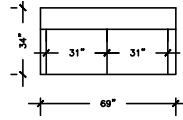

PATRICK

SOFA PLIS
 W: 99" D:34"
 H:31" AH: 31"
 SD: 23" SH:20"

SOFA
 W: 81" D:34"
 H:31" AH: 31"
 SD: 23" SH:20"

LOVE SEAT
 W: 57.5" D:34"
 H:31" AH: 31"
 SD: 23" SH:20"

**APARTMENT
 SOFA**
 W: 69" D:34"
 H:31" AH: 31"
 SD: 23" SH:20"

CHAIR
 W: 33"
 D:34"
 H:31"
 AH: 31"
 SD: 23"
 SH:20"

**CHAIR & OTTOMAN
 HALF**
 W: 39"
 D:34"
 H:31"
 AH: 31"
 SD: 23"
 SH:20"

PATRICK