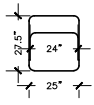

OPUS

CHAIR

W: 25"
D: 27.5"
H: 41"
SEAT H: 19"
SEAT D: 19"

GRAND

CHAIR
W: 25"
D: 27.5"
H: 49"
SEAT H: 19"
SEAT D: 19"

MID

CHAIR
W: 25"
D: 27.5"
H: 45"
SEAT H: 19"
SEAT D: 19"

SETEE

W: 25"
D: 27.5"
H: 45"
SEAT H: 19"
SEAT D: 19"

OPUS