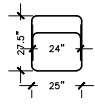

OPUS

CHAIR

W: 25"
D: 27.5"
H: 41"
SEAT H: 19"
SEAT D: 19"

GRAND

CHAIR
W: 25"
D: 27.5"
H: 49"
SEAT H: 19"
SEAT D: 19"

MID

CHAIR
W: 25"
D: 27.5"
H: 45"
SEAT H: 19"
SEAT D: 19"

SETEE

W: 25"
D: 27.5"
H: 45"
SEAT H: 19"
SEAT D: 19"

OPUS