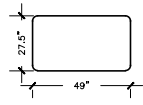

OPUS

CHAIR

W: 25"
D: 27.5"
H: 41"
SEAT H: 19"
SEAT D: 19"

GRAND

CHAIR
W: 25"
D: 27.5"
H: 49"
SEAT H: 19"
SEAT D: 19"

MID

CHAIR
W: 25"
D: 27.5"
H: 45"
SEAT H: 19"
SEAT D: 19"

SETEE

W: 25"
D: 27.5"
H: 45"
SEAT H: 19"
SEAT D: 19"

OPUS