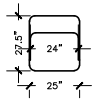

OPUS

CHAIR

W: 25"
D: 27.5"
H: 41"
SEAT H: 19"
SEAT D: 19"

GRAND

CHAIR
W: 25"
D: 27.5"
H: 49"
SEAT H: 19"
SEAT D: 19"

MID

CHAIR
W: 25"
D: 27.5"
H: 45"
SEAT H: 19"
SEAT D: 19"

SETEE

W: 25"
D: 27.5"
H: 45"
SEAT H: 19"
SEAT D: 19"

OPUS