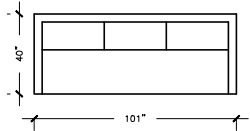

NEWMAN

SOFA PLUS
W: 101" D: 40"
H:36"

SOFA
W: 86" D: 40"
H:36"

LOVE SEAT
W: 60"
D: 40"
H:36"

APARTMENT SOFA
W: 70"
D: 40"
H:36"

CHAIR
W: 34"
D: 40"
H:36"

CHAIR & HALF
W: 39"
D: 40"
H:36"

OTTOMAN
W: 26"
D: 24"
H:17"