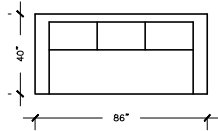

NEWMAN

SOFA PLUS
W: 101" D: 40"
H:36"

SOFA
W: 86" D: 40"
H:36"

LOVE SEAT
W: 60"
D: 40"
H:36"

APARTMENT SOFA
W: 70"
D: 40"
H:36"

CHAIR
W: 34"
D: 40"
H:36"

CHAIR & HALF
W: 39"
D: 40"
H:36"

OTTOMAN
W: 26"
D: 24"
H:17"