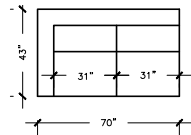

NEW YORK

SOFA PLUS
W: 109" D: 43"
H:32"

SOFA PLUS B
W: 101" D: 43"
H:32"

SOFA PLUS D
W: 113" D: 43"
H:32"

SOFA
W: 88" D: 43"
H:32"

SOFA B
W: 80" D: 43"
H:32"

SOFA D
W: 99" D: 43"
H:32"

LOVE SEAT
W: 64" D: 43"
H:32"

LOVE SEAT B
W: 56" D: 43"
H:32"

APARTMENT SOFA
W: 78" D: 43"
H:32"

APARTMENT SOFA B
W: 70" D: 43"
H:32"

APARTMENT SOFA D
W: 82" D: 43"
H:32"

CHAIR
W: 40"
D: 43"
H:32"

CHAIR B
W: 32"
D: 43"
H:32"

CHAIR & HALF
W: 47"
D: 43"
H:32"

LOUNGE
W: 33"
D: 74"
H:32"

LOUNGE GRAND
W: 41"
D: 74"
H:32"

LOUNGER
W: 43"
D: 91"
H:32"

CORNER SEAT
W: 43"
D: 43"
H:32"

OTTOMAN
W: 41"
D: 31"
H:18"

LOUNGER GRAND
W: 43"
D: 98"
H:32"

NEW YORK