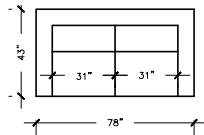

NEW YORK

SOFA PLUS
W: 109" D: 43"
H:32"

SOFA PLUS B
W: 101" D: 43"
H:32"

SOFA PLUS D
W: 113" D: 43"
H:32"

SOFA
W: 88" D: 43"
H:32"

SOFA B
W: 80" D: 43"
H:32"

SOFA D
W: 99" D: 43"
H:32"

LOVE SEAT
W: 64" D: 43"
H:32"

LOVE SEAT B
W: 56" D: 43"
H:32"

APARTMENT SOFA
W: 78" D: 43"
H:32"

APARTMENT SOFA B
W: 70" D: 43"
H:32"

APARTMENT SOFA D
W: 82" D: 43"
H:32"

CHAIR
W: 40"
D: 43"
H:32"

CHAIR B
W: 32"
D: 43"
H:32"

CHAIR & HALF
W: 47"
D: 43"
H:32"

LOUNGE
W: 33"
D: 74"
H:32"

LOUNGE GRAND
W: 41"
D: 74"
H:32"

LOUNGER
W: 43"
D: 91"
H:32"

CORNER SEAT
W: 43"
D: 43"
H:32"

OTTOMAN
W: 41"
D: 31"
H:18"

LOUNGER GRAND
W: 43"
D: 98"
H:32"

NEW YORK