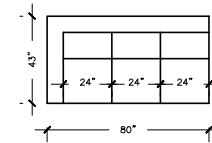

NEW YORK

SOFA PLUS
W: 109" D: 43"
H:32"

SOFA PLUS B
W: 101" D: 43"
H:32"

SOFA PLUS D
W: 113" D: 43"
H:32"

SOFA
W: 88" D: 43"
H:32"

SOFA B
W: 80" D: 43"
H:32"

SOFA D
W: 99" D: 43"
H:32"

LOVE SEAT
W: 64" D: 43"
H:32"

LOVE SEAT B
W: 56" D: 43"
H:32"

APARTMENT SOFA
W: 78" D: 43"
H:32"

APARTMENT SOFA B
W: 70" D: 43"
H:32"

APARTMENT SOFA D
W: 82" D: 43"
H:32"

CHAIR
W: 40"
D: 43"
H:32"

CHAIR B
W: 32"
D: 43"
H:32"

CHAIR & HALF
W: 47"
D: 43"
H:32"

LOUNGE
W: 33"
D: 74"
H:32"

LOUNGE GRAND
W: 41"
D: 74"
H:32"

LOUNGER
W: 43"
D: 91"
H:32"

CORNER SEAT
W: 43"
D: 43"
H:32"

OTTOMAN
W: 41"
D: 31"
H:18"

LOUNGER GRAND
W: 43"
D: 98"
H:32"

NEW YORK