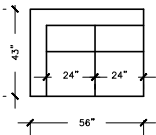

NEW YORK

SOFA PLUS
W: 109" D: 43"
H:32"

SOFA PLUS B
W: 101" D: 43"
H:32"

SOFA PLUS D
W: 113" D: 43"
H:32"

SOFA
W: 88" D: 43"
H:32"

SOFA B
W: 80" D: 43"
H:32"

SOFA D
W: 99" D: 43"
H:32"

LOVE SEAT
W: 64" D: 43"
H:32"

LOVE SEAT B
W: 56" D: 43"
H:32"

APARTMENT SOFA
W: 78" D: 43"
H:32"

APARTMENT SOFA B
W: 70" D: 43"
H:32"

APARTMENT SOFA D
W: 82" D: 43"
H:32"

CHAIR
W: 40"
D: 43"
H:32"

CHAIR B
W: 32"
D: 43"
H:32"

CHAIR & HALF
W: 47"
D: 43"
H:32"

LOUNGE
W: 33"
D: 74"
H:32"

LOUNGE GRAND
W: 41"
D: 74"
H:32"

LOUNGER
W: 43"
D: 91"
H:32"

CORNER SEAT
W: 43"
D: 43"
H:32"

OTTOMAN
W: 41"
D: 31"
H:18"

LOUNGER GRAND
W: 43"
D: 98"
H:32"

NEW YORK