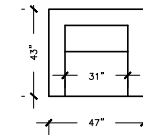

NEW YORK

SOFA PLUS
W: 109" D: 43"
H:32"

SOFA PLUS B
W: 101" D: 43"
H:32"

SOFA PLUS D
W: 113" D: 43"
H:32"

SOFA
W: 88" D: 43"
H:32"

SOFA B
W: 80" D: 43"
H:32"

SOFA D
W: 99" D: 43"
H:32"

LOVE SEAT
W: 64" D: 43"
H:32"

LOVE SEAT B
W: 56" D: 43"
H:32"

APARTMENT SOFA
W: 78" D: 43"
H:32"

APARTMENT SOFA B
W: 70" D: 43"
H:32"

APARTMENT SOFA D
W: 82" D: 43"
H:32"

CHAIR
W: 40"
D: 43"
H:32"

CHAIR B
W: 32"
D: 43"
H:32"

CHAIR & HALF
W: 47"
D: 43"
H:32"

LOUNGE
W: 33"
D: 74"
H:32"

LOUNGE GRAND
W: 41"
D: 74"
H:32"

LOUNGER
W: 43"
D: 91"
H:32"

CORNER SEAT
W: 43"
D: 43"
H:32"

OTTOMAN
W: 41"
D: 31"
H:18"

LOUNGER GRAND
W: 43"
D: 98"
H:32"

NEW YORK