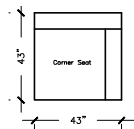

NEW YORK

SOFA PLUS
W: 109" D: 43"
H:32"

SOFA PLUS B
W: 101" D: 43"
H:32"

SOFA PLUS D
W: 113" D: 43"
H:32"

SOFA
W: 88" D: 43"
H:32"

SOFA B
W: 80" D: 43"
H:32"

SOFA D
W: 99" D: 43"
H:32"

LOVE SEAT
W: 64" D: 43"
H:32"

LOVE SEAT B
W: 56" D: 43"
H:32"

APARTMENT SOFA
W: 78" D: 43"
H:32"

APARTMENT SOFA B
W: 70" D: 43"
H:32"

APARTMENT SOFA D
W: 82" D: 43"
H:32"

CHAIR
W: 40"
D: 43"
H:32"

CHAIR B
W: 32"
D: 43"
H:32"

CHAIR & HALF
W: 47"
D: 43"
H:32"

LOUNGE
W: 33"
D: 74"
H:32"

LOUNGE GRAND
W: 41"
D: 74"
H:32"

LOUNGER
W: 43"
D: 91"
H:32"

CORNER SEAT
W: 43"
D: 43"
H:32"

OTTOMAN
W: 41"
D: 31"
H:18"

LOUNGER GRAND
W: 43"
D: 98"
H:32"

NEW YORK