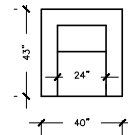

NEW YORK

SOFA PLUS
W: 109" D: 43"
H:32"

SOFA PLUS B
W: 101" D: 43"
H:32"

SOFA PLUS D
W: 113" D: 43"
H:32"

SOFA
W: 88" D: 43"
H:32"

SOFA B
W: 80" D: 43"
H:32"

SOFA D
W: 99" D: 43"
H:32"

LOVE SEAT
W: 64" D: 43"
H:32"

LOVE SEAT B
W: 56" D: 43"
H:32"

APARTMENT SOFA
W: 78" D: 43"
H:32"

APARTMENT SOFA B
W: 70" D: 43"
H:32"

APARTMENT SOFA D
W: 82" D: 43"
H:32"

CHAIR
W: 40"
D: 43"
H:32"

CHAIR B
W: 32"
D: 43"
H:32"

CHAIR & HALF
W: 47"
D: 43"
H:32"

LOUNGE
W: 33"
D: 74"
H:32"

LOUNGE GRAND
W: 41"
D: 74"
H:32"

LOUNGER
W: 43"
D: 91"
H:32"

CORNER SEAT
W: 43"
D: 43"
H:32"

OTTOMAN
W: 41"
D: 31"
H:18"

LOUNGER GRAND
W: 43"
D: 98"
H:32"

NEW YORK