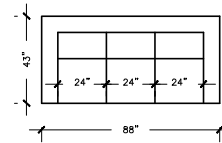

NEW YORK

SOFA PLUS
W: 109" D: 43"
H:32"

SOFA PLUS B
W: 101" D: 43"
H:32"

SOFA PLUS D
W: 113" D: 43"
H:32"

SOFA
W: 88" D: 43"
H:32"

SOFA B
W: 80" D: 43"
H:32"

SOFA D
W: 99" D: 43"
H:32"

LOVE SEAT
W: 64" D: 43"
H:32"

LOVE SEAT B
W: 56" D: 43"
H:32"

APARTMENT SOFA
W: 78" D: 43"
H:32"

APARTMENT SOFA B
W: 70" D: 43"
H:32"

APARTMENT SOFA D
W: 82" D: 43"
H:32"

CHAIR
W: 40"
D: 43"
H:32"

CHAIR B
W: 32"
D: 43"
H:32"

CHAIR & HALF
W: 47"
D: 43"
H:32"

LOUNGE
W: 33"
D: 74"
H:32"

LOUNGE GRAND
W: 41"
D: 74"
H:32"

LOUNGER
W: 43"
D: 91"
H:32"

CORNER SEAT
W: 43"
D: 43"
H:32"

OTTOMAN
W: 41"
D: 31"
H:18"

LOUNGER GRAND
W: 43"
D: 98"
H:32"

NEW YORK