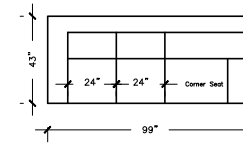

NEW YORK

SOFA PLUS
W: 109" D: 43"
H:32"

SOFA PLUS B
W: 101" D: 43"
H:32"

SOFA PLUS D
W: 113" D: 43"
H:32"

SOFA
W: 88" D: 43"
H:32"

SOFA B
W: 80" D: 43"
H:32"

SOFA D
W: 99" D: 43"
H:32"

LOVE SEAT
W: 64" D: 43"
H:32"

LOVE SEAT B
W: 56" D: 43"
H:32"

APARTMENT SOFA
W: 78" D: 43"
H:32"

APARTMENT SOFA B
W: 70" D: 43"
H:32"

APARTMENT SOFA D
W: 82" D: 43"
H:32"

CHAIR
W: 40"
D: 43"
H:32"

CHAIR B
W: 32"
D: 43"
H:32"

CHAIR & HALF
W: 47"
D: 43"
H:32"

LOUNGE
W: 33"
D: 74"
H:32"

LOUNGE GRAND
W: 41"
D: 74"
H:32"

LOUNGER
W: 43"
D: 91"
H:32"

CORNER SEAT
W: 43"
D: 43"
H:32"

OTTOMAN
W: 41"
D: 31"
H:18"

LOUNGER GRAND
W: 43"
D: 98"
H:32"

NEW YORK