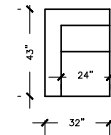

NEW YORK

SOFA PLUS
W: 109" D: 43"
H:32"

SOFA PLUS B
W: 101" D: 43"
H:32"

SOFA PLUS D
W: 113" D: 43"
H:32"

SOFA
W: 88" D: 43"
H:32"

SOFA B
W: 80" D: 43"
H:32"

SOFA D
W: 99" D: 43"
H:32"

LOVE SEAT
W: 64" D: 43"
H:32"

LOVE SEAT B
W: 56" D: 43"
H:32"

APARTMENT SOFA
W: 78" D: 43"
H:32"

APARTMENT SOFA B
W: 70" D: 43"
H:32"

APARTMENT SOFA D
W: 82" D: 43"
H:32"

CHAIR
W: 40"
D: 43"
H:32"

CHAIR B
W: 32"
D: 43"
H:32"

CHAIR & HALF
W: 47"
D: 43"
H:32"

LOUNGE
W: 33"
D: 74"
H:32"

LOUNGE GRAND
W: 41"
D: 74"
H:32"

LOUNGER
W: 43"
D: 91"
H:32"

CORNER SEAT
W: 43"
D: 43"
H:32"

OTTOMAN
W: 41"
D: 31"
H:18"

LOUNGER GRAND
W: 43"
D: 98"
H:32"

NEW YORK