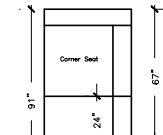

NEW YORK

SOFA PLUS
W: 109" D: 43"
H:32"

SOFA PLUS B
W: 101" D: 43"
H:32"

SOFA PLUS D
W: 113" D: 43"
H:32"

SOFA
W: 88" D: 43"
H:32"

SOFA B
W: 80" D: 43"
H:32"

SOFA D
W: 99" D: 43"
H:32"

LOVE SEAT
W: 64" D: 43"
H:32"

LOVE SEAT B
W: 56" D: 43"
H:32"

APARTMENT SOFA
W: 78" D: 43"
H:32"

APARTMENT SOFA B
W: 70" D: 43"
H:32"

APARTMENT SOFA D
W: 82" D: 43"
H:32"

CHAIR
W: 40"
D: 43"
H:32"

CHAIR B
W: 32"
D: 43"
H:32"

CHAIR & HALF
W: 47"
D: 43"
H:32"

LOUNGE
W: 33"
D: 74"
H:32"

LOUNGE GRAND
W: 41"
D: 74"
H:32"

LOUNGER
W: 43"
D: 91"
H:32"

CORNER SEAT
W: 43"
D: 43"
H:32"

OTTOMAN
W: 41"
D: 31"
H:18"

LOUNGER GRAND
W: 43"
D: 98"
H:32"

NEW YORK