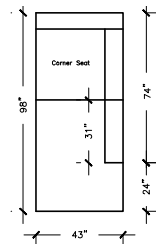

NEW YORK

SOFA PLUS
W: 109" D: 43"
H:32"

SOFA PLUS B
W: 101" D: 43"
H:32"

SOFA PLUS D
W: 113" D: 43"
H:32"

SOFA
W: 88" D: 43"
H:32"

SOFA B
W: 80" D: 43"
H:32"

SOFA D
W: 99" D: 43"
H:32"

LOVE SEAT
W: 64" D: 43"
H:32"

LOVE SEAT B
W: 56" D: 43"
H:32"

APARTMENT SOFA
W: 78" D: 43"
H:32"

APARTMENT SOFA B
W: 70" D: 43"
H:32"

APARTMENT SOFA D
W: 82" D: 43"
H:32"

CHAIR
W: 40"
D: 43"
H:32"

CHAIR B
W: 32"
D: 43"
H:32"

CHAIR & HALF
W: 47"
D: 43"
H:32"

LOUNGE
W: 33"
D: 74"
H:32"

LOUNGE GRAND
W: 41"
D: 74"
H:32"

LOUNGER
W: 43"
D: 91"
H:32"

CORNER SEAT
W: 43"
D: 43"
H:32"

OTTOMAN
W: 41"
D: 31"
H:18"

LOUNGER GRAND
W: 43"
D: 98"
H:32"

NEW YORK