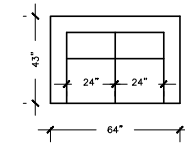

NEW YORK

SOFA PLUS
W: 109" D: 43"
H:32"

SOFA PLUS B
W: 101" D: 43"
H:32"

SOFA PLUS D
W: 113" D: 43"
H:32"

SOFA
W: 88" D: 43"
H:32"

SOFA B
W: 80" D: 43"
H:32"

SOFA D
W: 99" D: 43"
H:32"

LOVE SEAT
W: 64" D: 43"
H:32"

LOVE SEAT B
W: 56" D: 43"
H:32"

APARTMENT SOFA
W: 78" D: 43"
H:32"

APARTMENT SOFA B
W: 70" D: 43"
H:32"

APARTMENT SOFA D
W: 82" D: 43"
H:32"

CHAIR
W: 40"
D: 43"
H:32"

CHAIR B
W: 32"
D: 43"
H:32"

CHAIR & HALF
W: 47"
D: 43"
H:32"

LOUNGE
W: 33"
D: 74"
H:32"

LOUNGE GRAND
W: 41"
D: 74"
H:32"

LOUNGER
W: 43"
D: 91"
H:32"

CORNER SEAT
W: 43"
D: 43"
H:32"

OTTOMAN
W: 41"
D: 31"
H:18"

LOUNGER GRAND
W: 43"
D: 98"
H:32"

NEW YORK