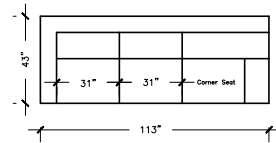

NEW YORK

SOFA PLUS
W: 109" D: 43"
H:32"

SOFA PLUS B
W: 101" D: 43"
H:32"

SOFA PLUS D
W: 113" D: 43"
H:32"

SOFA
W: 88" D: 43"
H:32"

SOFA B
W: 80" D: 43"
H:32"

SOFA D
W: 99" D: 43"
H:32"

LOVE SEAT
W: 64" D: 43"
H:32"

LOVE SEAT B
W: 56" D: 43"
H:32"

APARTMENT SOFA
W: 78" D: 43"
H:32"

APARTMENT SOFA B
W: 70" D: 43"
H:32"

APARTMENT SOFA D
W: 82" D: 43"
H:32"

CHAIR
W: 40"
D: 43"
H:32"

CHAIR B
W: 32"
D: 43"
H:32"

CHAIR & HALF
W: 47"
D: 43"
H:32"

LOUNGE
W: 33"
D: 74"
H:32"

LOUNGE GRAND
W: 41"
D: 74"
H:32"

LOUNGER
W: 43"
D: 91"
H:32"

CORNER SEAT
W: 43"
D: 43"
H:32"

OTTOMAN
W: 41"
D: 31"
H:18"

LOUNGER GRAND
W: 43"
D: 98"
H:32"

NEW YORK