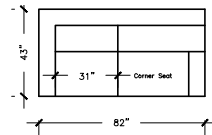

NEW YORK

SOFA PLUS
W: 109" D: 43"
H:32"

SOFA PLUS B
W: 101" D: 43"
H:32"

SOFA PLUS D
W: 113" D: 43"
H:32"

SOFA
W: 88" D: 43"
H:32"

SOFA B
W: 80" D: 43"
H:32"

SOFA D
W: 99" D: 43"
H:32"

LOVE SEAT
W: 64" D: 43"
H:32"

LOVE SEAT B
W: 56" D: 43"
H:32"

APARTMENT SOFA
W: 78" D: 43"
H:32"

APARTMENT SOFA B
W: 70" D: 43"
H:32"

APARTMENT SOFA D
W: 82" D: 43"
H:32"

CHAIR
W: 40"
D: 43"
H:32"

CHAIR B
W: 32"
D: 43"
H:32"

CHAIR & HALF
W: 47"
D: 43"
H:32"

LOUNGE
W: 33"
D: 74"
H:32"

LOUNGE GRAND
W: 41"
D: 74"
H:32"

LOUNGER
W: 43"
D: 91"
H:32"

CORNER SEAT
W: 43"
D: 43"
H:32"

OTTOMAN
W: 41"
D: 31"
H:18"

LOUNGER GRAND
W: 43"
D: 98"
H:32"

NEW YORK