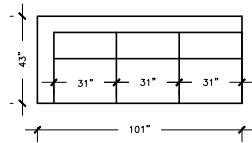

NEW YORK

SOFA PLUS
W: 109" D: 43"
H:32"

SOFA PLUS B
W: 101" D: 43"
H:32"

SOFA PLUS D
W: 113" D: 43"
H:32"

SOFA
W: 88" D: 43"
H:32"

SOFA B
W: 80" D: 43"
H:32"

SOFA D
W: 99" D: 43"
H:32"

LOVE SEAT
W: 64" D: 43"
H:32"

LOVE SEAT B
W: 56" D: 43"
H:32"

APARTMENT SOFA
W: 78" D: 43"
H:32"

APARTMENT SOFA B
W: 70" D: 43"
H:32"

APARTMENT SOFA D
W: 82" D: 43"
H:32"

CHAIR
W: 40"
D: 43"
H:32"

CHAIR B
W: 32"
D: 43"
H:32"

CHAIR & HALF
W: 47"
D: 43"
H:32"

LOUNGE
W: 33"
D: 74"
H:32"

LOUNGE GRAND
W: 41"
D: 74"
H:32"

LOUNGER
W: 43"
D: 91"
H:32"

CORNER SEAT
W: 43"
D: 43"
H:32"

OTTOMAN
W: 41"
D: 31"
H:18"

LOUNGER GRAND
W: 43"
D: 98"
H:32"

NEW YORK