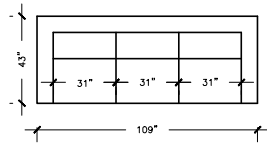

NEW YORK

SOFA PLUS
W: 109" D: 43"
H:32"

SOFA PLUS B
W: 101" D: 43"
H:32"

SOFA PLUS D
W: 113" D: 43"
H:32"

SOFA
W: 88" D: 43"
H:32"

SOFA B
W: 80" D: 43"
H:32"

SOFA D
W: 99" D: 43"
H:32"

LOVE SEAT
W: 64" D: 43"
H:32"

LOVE SEAT B
W: 56" D: 43"
H:32"

APARTMENT SOFA
W: 78" D: 43"
H:32"

APARTMENT SOFA B
W: 70" D: 43"
H:32"

APARTMENT SOFA D
W: 82" D: 43"
H:32"

CHAIR
W: 40"
D: 43"
H:32"

CHAIR B
W: 32"
D: 43"
H:32"

CHAIR & HALF
W: 47"
D: 43"
H:32"

LOUNGE
W: 33"
D: 74"
H:32"

LOUNGE GRAND
W: 41"
D: 74"
H:32"

LOUNGER
W: 43"
D: 91"
H:32"

CORNER SEAT
W: 43"
D: 43"
H:32"

OTTOMAN
W: 41"
D: 31"
H:18"

LOUNGER GRAND
W: 43"
D: 98"
H:32"

NEW YORK