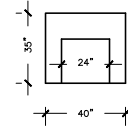

MONTEREY

SOFA PLUS
 W: 109" D: 35"
 H:32" ARM H: 32"
 SEAT D: 22"

SOFA
 W: 88" D: 35"
 H:32" ARM H: 32"
 SEAT D: 22"

LOVE SEAT
 W: 64" D: 35"
 H:32" ARM H: 32"
 SEAT D: 22"

**APARTMENT
 SOFA**
 W: 78" D: 35"
 H:32" ARM H: 32"
 SEAT D: 22"

CHAIR
 W: 40"
 D: 35"
 H:32"
 ARM H: 32"
 SEAT D: 22"

OTTOMAN
 W: 26"
 D: 24"
 H:18"

MONTEREY