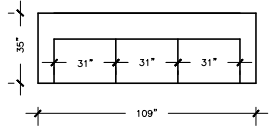

MONTEREY

SOFA PLUS
 W: 109" D: 35"
 H:32" ARM H: 32"
 SEAT D: 22"

SOFA
 W: 88" D: 35"
 H:32" ARM H: 32"
 SEAT D: 22"

LOVE SEAT
 W: 64" D: 35"
 H:32" ARM H: 32"
 SEAT D: 22"

**APARTMENT
 SOFA**
 W: 78" D: 35"
 H:32" ARM H: 32"
 SEAT D: 22"

CHAIR
 W: 40"
 D: 35"
 H:32"
 ARM H: 32"
 SEAT D: 22"

OTTOMAN
 W: 26"
 D: 24"
 H:18"

MONTEREY