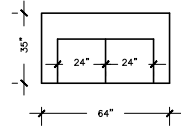

MONTEREY

SOFA PLUS
 W: 109" D: 35"
 H:32" ARM H: 32"
 SEAT D: 22"

SOFA
 W: 88" D: 35"
 H:32" ARM H: 32"
 SEAT D: 22"

LOVE SEAT
 W: 64" D: 35"
 H:32" ARM H: 32"
 SEAT D: 22"

**APARTMENT
 SOFA**
 W: 78" D: 35"
 H:32" ARM H: 32"
 SEAT D: 22"

CHAIR
 W: 40"
 D: 35"
 H:32"
 ARM H: 32"
 SEAT D: 22"

OTTOMAN
 W: 26"
 D: 24"
 H:18"

MONTEREY