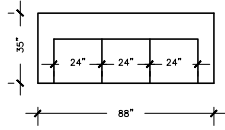

MONTEREY

SOFA PLUS
 W: 109" D: 35"
 H:32" ARM H: 32"
 SEAT D: 22"

SOFA
 W: 88" D: 35"
 H:32" ARM H: 32"
 SEAT D: 22"

LOVE SEAT
 W: 64" D: 35"
 H:32" ARM H: 32"
 SEAT D: 22"

**APARTMENT
 SOFA**
 W: 78" D: 35"
 H:32" ARM H: 32"
 SEAT D: 22"

CHAIR
 W: 40"
 D: 35"
 H:32"
 ARM H: 32"
 SEAT D: 22"

OTTOMAN
 W: 26"
 D: 24"
 H:18"

MONTEREY