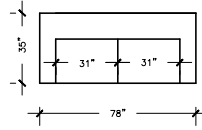

MONTEREY

SOFA PLUS
 W: 109" D: 35"
 H:32" ARM H: 32"
 SEAT D: 22"

SOFA
 W: 88" D: 35"
 H:32" ARM H: 32"
 SEAT D: 22"

LOVE SEAT
 W: 64" D: 35"
 H:32" ARM H: 32"
 SEAT D: 22"

**APARTMENT
 SOFA**
 W: 78" D: 35"
 H:32" ARM H: 32"
 SEAT D: 22"

CHAIR
 W: 40"
 D: 35"
 H:32"
 ARM H: 32"
 SEAT D: 22"

OTTOMAN
 W: 26"
 D: 24"
 H:18"

MONTEREY