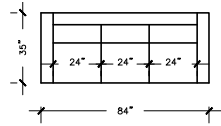

MARTHA

SOFA PLUS
 W:102" D: 35"
 H:36" AH: 25.5"
 SH: 19" SD: 20"

SOFA PLUS B
 W:96" D: 35"
 H:36" AH: 25.5"
 SH: 19" SD: 20"

SOFA PLUS D
 W:101" D: 35"
 H:36" AH: 25.5"
 SH: 19" SD: 20"

SOFA
 W:84" D: 35"
 H:36" AH: 25.5"
 SH: 19" SD: 20"

SOFA B
 W:78" D: 35"
 H:36" AH: 25.5"
 SH: 19" SD: 20"

SOFA D
 W:89" D: 35"
 H:36" AH: 25.5"
 SH: 19" SD: 20"

LOVE SEAT
 W:89" D: 35"
 H:36"
 AH: 25.5"
 SH: 19"
 SD: 20"

LOVE SEAT B
 W:89" D: 35"
 H:36"
 AH: 25.5"
 SH: 19"
 SD: 20"

CHAIR & HALF
 W: 42"
 D: 35"
 H:36"
 AH: 25.5"
 SH: 19"
 SD: 20"

LOUNGE
 W: 30"
 D: 59"
 H:36"
 AH: 25.5"
 SH: 19"
 SD: 20"

LOUNGE GRAND
 W: 36"
 D: 59"
 H:36"
 AH: 25.5"
 SH: 19"
 SD: 20"

CORNER
 W: 35"
 D: 35"
 H:36"
 SH: 19"
 SD: 20"