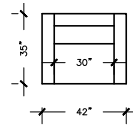

MARTHA

SOFA PLUS
 W:102" D: 35"
 H:36" AH: 25.5"
 SH: 19" SD: 20"

SOFA PLUS B
 W:96" D: 35"
 H:36" AH: 25.5"
 SH: 19" SD: 20"

SOFA PLUS D
 W:101" D: 35"
 H:36" AH: 25.5"
 SH: 19" SD: 20"

SOFA
 W:84" D: 35"
 H:36" AH: 25.5"
 SH: 19" SD: 20"

SOFA B
 W:78" D: 35"
 H:36" AH: 25.5"
 SH: 19" SD: 20"

SOFA D
 W:89" D: 35"
 H:36" AH: 25.5"
 SH: 19" SD: 20"

LOVE SEAT
 W:89" D: 35"
 H:36"
 AH: 25.5"
 SH: 19"
 SD: 20"

LOVE SEAT B
 W:89" D: 35"
 H:36"
 AH: 25.5"
 SH: 19"
 SD: 20"

APARTMENT SOFA
 W:72" D: 35"
 H:36"
 AH: 25.5"
 SH: 19"
 SD: 20"

APARTMENT SOFA B
 W:68" D: 35"
 H:36"
 AH: 25.5"
 SH: 19"
 SD: 20"

APARTMENT SOFA D
 W:71" D: 35"
 H:36"
 AH: 25.5"
 SH: 19"
 SD: 20"

CHAIR
 W: 36"
 D: 35"
 H:36"
 AH: 25.5"
 SH: 19"
 SD: 20"

CHAIR & HALF
 W: 42"
 D: 35"
 H:36"
 AH: 25.5"
 SH: 19"
 SD: 20"

LOUNGE
 W: 30"
 D: 59"
 H:36"
 AH: 25.5"
 SH: 19"
 SD: 20"

LOUNGE GRAND
 W: 36"
 D: 59"
 H:36"
 AH: 25.5"
 SH: 19"
 SD: 20"

CORNER
 W: 35"
 D: 35"
 H:36"
 SH: 19"
 SD: 20"