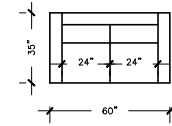

MARTHA

SOFA PLUS
 W:102" D: 35"
 H:36" AH: 25.5"
 SH: 19" SD: 20"

SOFA PLUS B
 W:96" D: 35"
 H:36" AH: 25.5"
 SH: 19" SD: 20"

SOFA PLUS D
 W:101" D: 35"
 H:36" AH: 25.5"
 SH: 19" SD: 20"

SOFA
 W:84" D: 35"
 H:36" AH: 25.5"
 SH: 19" SD: 20"

SOFA B
 W:78" D: 35"
 H:36" AH: 25.5"
 SH: 19" SD: 20"

SOFA D
 W:89" D: 35"
 H:36" AH: 25.5"
 SH: 19" SD: 20"

LOVE SEAT
 W:89" D: 35"
 H:36"
 AH: 25.5"
 SH: 19"
 SD: 20"

LOVE SEAT B
 W:89" D: 35"
 H:36"
 AH: 25.5"
 SH: 19"
 SD: 20"

APARTMENT SOFA
 W:72" D: 35"
 H:36"
 AH: 25.5"
 SH: 19"
 SD: 20"

APARTMENT SOFA B
 W:68" D: 35"
 H:36"
 AH: 25.5"
 SH: 19"
 SD: 20"

APARTMENT SOFA D
 W:71" D: 35"
 H:36"
 AH: 25.5"
 SH: 19"
 SD: 20"

CHAIR
 W: 36"
 D: 35"
 H:36"
 AH: 25.5"
 SH: 19"
 SD: 20"

CHAIR & HALF
 W: 42"
 D: 35"
 H:36"
 AH: 25.5"
 SH: 19"
 SD: 20"

LOUNGE
 W: 30"
 D: 59"
 H:36"
 AH: 25.5"
 SH: 19"
 SD: 20"

LOUNGE GRAND
 W: 36"
 D: 59"
 H:36"
 AH: 25.5"
 SH: 19"
 SD: 20"

CORNER
 W: 35"
 D: 35"
 H:36"
 SH: 19"
 SD: 20"