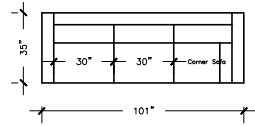

MARTHA

SOFA PLUS
 W:102" D: 35"
 H:36" AH: 25.5"
 SH: 19" SD: 20"

SOFA PLUS B
 W:96" D: 35"
 H:36" AH: 25.5"
 SH: 19" SD: 20"

SOFA PLUS D
 W:101" D: 35"
 H:36" AH: 25.5"
 SH: 19" SD: 20"

SOFA
 W:84" D: 35"
 H:36" AH: 25.5"
 SH: 19" SD: 20"

SOFA B
 W:78" D: 35"
 H:36" AH: 25.5"
 SH: 19" SD: 20"

SOFA D
 W:89" D: 35"
 H:36" AH: 25.5"
 SH: 19" SD: 20"

LOVE SEAT
 W:89" D: 35"
 H:36"
 AH: 25.5"
 SH: 19"
 SD: 20"

LOVE SEAT B
 W:89" D: 35"
 H:36"
 AH: 25.5"
 SH: 19"
 SD: 20"

CHAIR & HALF
 W: 42"
 D: 35"
 H:36"
 AH: 25.5"
 SH: 19"
 SD: 20"

LOUNGE
 W: 30"
 D: 59"
 H:36"
 AH: 25.5"
 SH: 19"
 SD: 20"

LOUNGE GRAND
 W: 36"
 D: 59"
 H:36"
 AH: 25.5"
 SH: 19"
 SD: 20"

CORNER
 W: 35"
 D: 35"
 H:36"
 SH: 19"
 SD: 20"