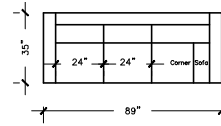

MARTHA

SOFA PLUS
 W:102" D: 35"
 H:36" AH: 25.5"
 SH: 19" SD: 20"

SOFA PLUS B
 W:96" D: 35"
 H:36" AH: 25.5"
 SH: 19" SD: 20"

SOFA PLUS D
 W:101" D: 35"
 H:36" AH: 25.5"
 SH: 19" SD: 20"

SOFA
 W:84" D: 35"
 H:36" AH: 25.5"
 SH: 19" SD: 20"

SOFA B
 W:78" D: 35"
 H:36" AH: 25.5"
 SH: 19" SD: 20"

SOFA D
 W:89" D: 35"
 H:36" AH: 25.5"
 SH: 19" SD: 20"

LOVE SEAT
 W:89" D: 35"
 H:36"
 AH: 25.5"
 SH: 19"
 SD: 20"

LOVE SEAT B
 W:89" D: 35"
 H:36"
 AH: 25.5"
 SH: 19"
 SD: 20"

CHAIR & HALF
 W: 42"
 D: 35"
 H:36"
 AH: 25.5"
 SH: 19"
 SD: 20"

LOUNGE
 W: 30"
 D: 59"
 H:36"
 AH: 25.5"
 SH: 19"
 SD: 20"

LOUNGE GRAND
 W: 36"
 D: 59"
 H:36"
 AH: 25.5"
 SH: 19"
 SD: 20"

CORNER
 W: 35"
 D: 35"
 H:36"
 SH: 19"
 SD: 20"