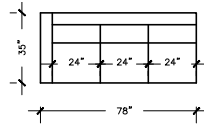

MARTHA

SOFA PLUS
 W:102" D: 35"
 H:36" AH: 25.5"
 SH: 19" SD: 20"

SOFA PLUS B
 W:96" D: 35"
 H:36" AH: 25.5"
 SH: 19" SD: 20"

SOFA PLUS D
 W:101" D: 35"
 H:36" AH: 25.5"
 SH: 19" SD: 20"

SOFA
 W:84" D: 35"
 H:36" AH: 25.5"
 SH: 19" SD: 20"

SOFA B
 W:78" D: 35"
 H:36" AH: 25.5"
 SH: 19" SD: 20"

SOFA D
 W:89" D: 35"
 H:36" AH: 25.5"
 SH: 19" SD: 20"

LOVE SEAT
 W:89" D: 35"
 H:36"
 AH: 25.5"
 SH: 19"
 SD: 20"

LOVE SEAT B
 W:89" D: 35"
 H:36"
 AH: 25.5"
 SH: 19"
 SD: 20"

CHAIR & HALF
 W: 42"
 D: 35"
 H:36"
 AH: 25.5"
 SH: 19"
 SD: 20"

LOUNGE
 W: 30"
 D: 59"
 H:36"
 AH: 25.5"
 SH: 19"
 SD: 20"

LOUNGE GRAND
 W: 36"
 D: 59"
 H:36"
 AH: 25.5"
 SH: 19"
 SD: 20"

CORNER
 W: 35"
 D: 35"
 H:36"
 SH: 19"
 SD: 20"