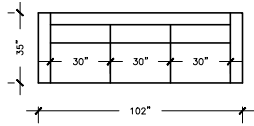

MARTHA

SOFA PLUS
 W:102" D: 35"
 H:36" AH: 25.5"
 SH: 19" SD: 20"

SOFA PLUS B
 W:96" D: 35"
 H:36" AH: 25.5"
 SH: 19" SD: 20"

SOFA PLUS D
 W:101" D: 35"
 H:36" AH: 25.5"
 SH: 19" SD: 20"

SOFA
 W:84" D: 35"
 H:36" AH: 25.5"
 SH: 19" SD: 20"

SOFA B
 W:78" D: 35"
 H:36" AH: 25.5"
 SH: 19" SD: 20"

SOFA D
 W:89" D: 35"
 H:36" AH: 25.5"
 SH: 19" SD: 20"

LOVE SEAT
 W:89" D: 35"
 H:36"
 AH: 25.5"
 SH: 19"
 SD: 20"

LOVE SEAT B
 W:89" D: 35"
 H:36"
 AH: 25.5"
 SH: 19"
 SD: 20"

CHAIR & HALF
 W: 42"
 D: 35"
 H:36"
 AH: 25.5"
 SH: 19"
 SD: 20"

LOUNGE
 W: 30"
 D: 59"
 H:36"
 AH: 25.5"
 SH: 19"
 SD: 20"

LOUNGE GRAND
 W: 36"
 D: 59"
 H:36"
 AH: 25.5"
 SH: 19"
 SD: 20"

CORNER
 W: 35"
 D: 35"
 H:36"
 SH: 19"
 SD: 20"