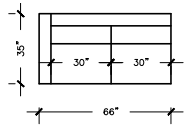

MARTHA

SOFA PLUS
 W:102" D: 35"
 H:36" AH: 25.5"
 SH: 19" SD: 20"

SOFA PLUS B
 W:96" D: 35"
 H:36" AH: 25.5"
 SH: 19" SD: 20"

SOFA PLUS D
 W:101" D: 35"
 H:36" AH: 25.5"
 SH: 19" SD: 20"

SOFA
 W:84" D: 35"
 H:36" AH: 25.5"
 SH: 19" SD: 20"

SOFA B
 W:78" D: 35"
 H:36" AH: 25.5"
 SH: 19" SD: 20"

SOFA D
 W:89" D: 35"
 H:36" AH: 25.5"
 SH: 19" SD: 20"

LOVE SEAT
 W:89" D: 35"
 H:36"
 AH: 25.5"
 SH: 19"
 SD: 20"

LOVE SEAT B
 W:89" D: 35"
 H:36"
 AH: 25.5"
 SH: 19"
 SD: 20"

APARTMENT SOFA
 W:72" D: 35"
 H:36"
 AH: 25.5"
 SH: 19"
 SD: 20"

APARTMENT SOFA B
 W:68" D: 35"
 H:36"
 AH: 25.5"
 SH: 19"
 SD: 20"

APARTMENT SOFA D
 W:71" D: 35"
 H:36"
 AH: 25.5"
 SH: 19"
 SD: 20"

CHAIR
 W: 36"
 D: 35"
 H:36"
 AH: 25.5"
 SH: 19"
 SD: 20"

CHAIR & HALF
 W: 42"
 D: 35"
 H:36"
 AH: 25.5"
 SH: 19"
 SD: 20"

LOUNGE
 W: 30"
 D: 59"
 H:36"
 AH: 25.5"
 SH: 19"
 SD: 20"

LOUNGE GRAND
 W: 36"
 D: 59"
 H:36"
 AH: 25.5"
 SH: 19"
 SD: 20"

CORNER
 W: 35"
 D: 35"
 H:36"
 SH: 19"
 SD: 20"