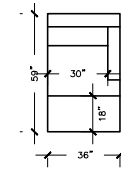

MARTHA

SOFA PLUS
 W:102" D: 35"
 H:36" AH: 25.5"
 SH: 19" SD: 20"

SOFA PLUS B
 W:96" D: 35"
 H:36" AH: 25.5"
 SH: 19" SD: 20"

SOFA PLUS D
 W:101" D: 35"
 H:36" AH: 25.5"
 SH: 19" SD: 20"

SOFA
 W:84" D: 35"
 H:36" AH: 25.5"
 SH: 19" SD: 20"

SOFA B
 W:78" D: 35"
 H:36" AH: 25.5"
 SH: 19" SD: 20"

SOFA D
 W:89" D: 35"
 H:36" AH: 25.5"
 SH: 19" SD: 20"

LOVE SEAT
 W:89" D: 35"
 H:36"
 AH: 25.5"
 SH: 19"
 SD: 20"

LOVE SEAT B
 W:89" D: 35"
 H:36"
 AH: 25.5"
 SH: 19"
 SD: 20"

APARTMENT SOFA
 W:72" D: 35"
 H:36"
 AH: 25.5"
 SH: 19"
 SD: 20"

APARTMENT SOFA B
 W:68" D: 35"
 H:36"
 AH: 25.5"
 SH: 19"
 SD: 20"

APARTMENT SOFA D
 W:71" D: 35"
 H:36"
 AH: 25.5"
 SH: 19"
 SD: 20"

CHAIR
 W: 36"
 D: 35"
 H:36"
 AH: 25.5"
 SH: 19"
 SD: 20"

CHAIR & HALF
 W: 42"
 D: 35"
 H:36"
 AH: 25.5"
 SH: 19"
 SD: 20"

LOUNGE
 W: 30"
 D: 59"
 H:36"
 AH: 25.5"
 SH: 19"
 SD: 20"

LOUNGE GRAND
 W: 36"
 D: 59"
 H:36"
 AH: 25.5"
 SH: 19"
 SD: 20"

CORNER
 W: 35"
 D: 35"
 H:36"
 SH: 19"
 SD: 20"