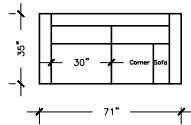

MARTHA

SOFA PLUS
 W:102" D: 35"
 H:36" AH: 25.5"
 SH: 19" SD: 20"

SOFA PLUS B
 W:96" D: 35"
 H:36" AH: 25.5"
 SH: 19" SD: 20"

SOFA PLUS D
 W:101" D: 35"
 H:36" AH: 25.5"
 SH: 19" SD: 20"

SOFA
 W:84" D: 35"
 H:36" AH: 25.5"
 SH: 19" SD: 20"

SOFA B
 W:78" D: 35"
 H:36" AH: 25.5"
 SH: 19" SD: 20"

SOFA D
 W:89" D: 35"
 H:36" AH: 25.5"
 SH: 19" SD: 20"

LOVE SEAT
 W:89" D: 35"
 H:36"
 AH: 25.5"
 SH: 19"
 SD: 20"

LOVE SEAT B
 W:89" D: 35"
 H:36"
 AH: 25.5"
 SH: 19"
 SD: 20"

APARTMENT SOFA
 W:72" D: 35"
 H:36"
 AH: 25.5"
 SH: 19"
 SD: 20"

APARTMENT SOFA B
 W:68" D: 35"
 H:36"
 AH: 25.5"
 SH: 19"
 SD: 20"

APARTMENT SOFA D
 W:71" D: 35"
 H:36"
 AH: 25.5"
 SH: 19"
 SD: 20"

CHAIR
 W: 36"
 D: 35"
 H:36"
 AH: 25.5"
 SH: 19"
 SD: 20"

CHAIR & HALF
 W: 42"
 D: 35"
 H:36"
 AH: 25.5"
 SH: 19"
 SD: 20"

LOUNGE
 W: 30"
 D: 59"
 H:36"
 AH: 25.5"
 SH: 19"
 SD: 20"

LOUNGE GRAND
 W: 36"
 D: 59"
 H:36"
 AH: 25.5"
 SH: 19"
 SD: 20"

CORNER
 W: 35"
 D: 35"
 H:36"
 SH: 19"
 SD: 20"