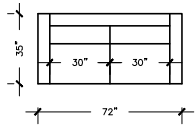

MARTHA

SOFA PLUS
 W:102" D: 35"
 H:36" AH: 25.5"
 SH: 19" SD: 20"

SOFA PLUS B
 W:96" D: 35"
 H:36" AH: 25.5"
 SH: 19" SD: 20"

SOFA PLUS D
 W:101" D: 35"
 H:36" AH: 25.5"
 SH: 19" SD: 20"

SOFA
 W:84" D: 35"
 H:36" AH: 25.5"
 SH: 19" SD: 20"

SOFA B
 W:78" D: 35"
 H:36" AH: 25.5"
 SH: 19" SD: 20"

SOFA D
 W:89" D: 35"
 H:36" AH: 25.5"
 SH: 19" SD: 20"

LOVE SEAT
 W:89" D: 35"
 H:36"
 AH: 25.5"
 SH: 19"
 SD: 20"

LOVE SEAT B
 W:89" D: 35"
 H:36"
 AH: 25.5"
 SH: 19"
 SD: 20"

APARTMENT SOFA
 W:72" D: 35"
 H:36"
 AH: 25.5"
 SH: 19"
 SD: 20"

APARTMENT SOFA B
 W:68" D: 35"
 H:36"
 AH: 25.5"
 SH: 19"
 SD: 20"

APARTMENT SOFA D
 W:71" D: 35"
 H:36"
 AH: 25.5"
 SH: 19"
 SD: 20"

CHAIR
 W: 36"
 D: 35"
 H:36"
 AH: 25.5"
 SH: 19"
 SD: 20"

CHAIR & HALF
 W: 42"
 D: 35"
 H:36"
 AH: 25.5"
 SH: 19"
 SD: 20"

LOUNGE
 W: 30"
 D: 59"
 H:36"
 AH: 25.5"
 SH: 19"
 SD: 20"

LOUNGE GRAND
 W: 36"
 D: 59"
 H:36"
 AH: 25.5"
 SH: 19"
 SD: 20"

CORNER
 W: 35"
 D: 35"
 H:36"
 SH: 19"
 SD: 20"