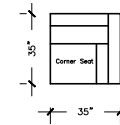

MARTHA

SOFA PLUS
 W:102" D: 35"
 H:36" AH: 25.5"
 SH: 19" SD: 20"

SOFA PLUS B
 W:96" D: 35"
 H:36" AH: 25.5"
 SH: 19" SD: 20"

SOFA PLUS D
 W:101" D: 35"
 H:36" AH: 25.5"
 SH: 19" SD: 20"

SOFA
 W:84" D: 35"
 H:36" AH: 25.5"
 SH: 19" SD: 20"

SOFA B
 W:78" D: 35"
 H:36" AH: 25.5"
 SH: 19" SD: 20"

SOFA D
 W:89" D: 35"
 H:36" AH: 25.5"
 SH: 19" SD: 20"

LOVE SEAT
 W:89" D: 35"
 H:36"
 AH: 25.5"
 SH: 19"
 SD: 20"

LOVE SEAT B
 W:89" D: 35"
 H:36"
 AH: 25.5"
 SH: 19"
 SD: 20"

APARTMENT SOFA
 W:72" D: 35"
 H:36"
 AH: 25.5"
 SH: 19"
 SD: 20"

APARTMENT SOFA B
 W:68" D: 35"
 H:36"
 AH: 25.5"
 SH: 19"
 SD: 20"

APARTMENT SOFA D
 W:71" D: 35"
 H:36"
 AH: 25.5"
 SH: 19"
 SD: 20"

CHAIR
 W: 36"
 D: 35"
 H:36"
 AH: 25.5"
 SH: 19"
 SD: 20"

CHAIR & HALF
 W: 42"
 D: 35"
 H:36"
 AH: 25.5"
 SH: 19"
 SD: 20"

LOUNGE
 W: 30"
 D: 59"
 H:36"
 AH: 25.5"
 SH: 19"
 SD: 20"

LOUNGE GRAND
 W: 36"
 D: 59"
 H:36"
 AH: 25.5"
 SH: 19"
 SD: 20"

CORNER
 W: 35"
 D: 35"
 H:36"
 SH: 19"
 SD: 20"