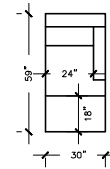

MARTHA

SOFA PLUS
 W:102" D: 35"
 H:36" AH: 25.5"
 SH: 19" SD: 20"

SOFA PLUS B
 W:96" D: 35"
 H:36" AH: 25.5"
 SH: 19" SD: 20"

SOFA PLUS D
 W:101" D: 35"
 H:36" AH: 25.5"
 SH: 19" SD: 20"

SOFA
 W:84" D: 35"
 H:36" AH: 25.5"
 SH: 19" SD: 20"

SOFA B
 W:78" D: 35"
 H:36" AH: 25.5"
 SH: 19" SD: 20"

SOFA D
 W:89" D: 35"
 H:36" AH: 25.5"
 SH: 19" SD: 20"

LOVE SEAT
 W:89" D: 35"
 H:36"
 AH: 25.5"
 SH: 19"
 SD: 20"

LOVE SEAT B
 W:89" D: 35"
 H:36"
 AH: 25.5"
 SH: 19"
 SD: 20"

APARTMENT SOFA
 W:72" D: 35"
 H:36"
 AH: 25.5"
 SH: 19"
 SD: 20"

APARTMENT SOFA B
 W:68" D: 35"
 H:36"
 AH: 25.5"
 SH: 19"
 SD: 20"

APARTMENT SOFA D
 W:71" D: 35"
 H:36"
 AH: 25.5"
 SH: 19"
 SD: 20"

CHAIR
 W: 36"
 D: 35"
 H:36"
 AH: 25.5"
 SH: 19"
 SD: 20"

CHAIR & HALF
 W: 42"
 D: 35"
 H:36"
 AH: 25.5"
 SH: 19"
 SD: 20"

LOUNGE
 W: 30"
 D: 59"
 H:36"
 AH: 25.5"
 SH: 19"
 SD: 20"

LOUNGE GRAND
 W: 36"
 D: 59"
 H:36"
 AH: 25.5"
 SH: 19"
 SD: 20"

CORNER
 W: 35"
 D: 35"
 H:36"
 SH: 19"
 SD: 20"