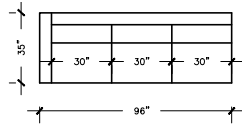

MARTHA

SOFA PLUS
 W:102" D: 35"
 H:36" AH: 25.5"
 SH: 19" SD: 20"

SOFA PLUS B
 W:96" D: 35"
 H:36" AH: 25.5"
 SH: 19" SD: 20"

SOFA PLUS D
 W:101" D: 35"
 H:36" AH: 25.5"
 SH: 19" SD: 20"

SOFA
 W:84" D: 35"
 H:36" AH: 25.5"
 SH: 19" SD: 20"

SOFA B
 W:78" D: 35"
 H:36" AH: 25.5"
 SH: 19" SD: 20"

SOFA D
 W:89" D: 35"
 H:36" AH: 25.5"
 SH: 19" SD: 20"

LOVE SEAT
 W:89" D: 35"
 H:36"
 AH: 25.5"
 SH: 19"
 SD: 20"

LOVE SEAT B
 W:89" D: 35"
 H:36"
 AH: 25.5"
 SH: 19"
 SD: 20"

CHAIR & HALF
 W: 42"
 D: 35"
 H:36"
 AH: 25.5"
 SH: 19"
 SD: 20"

LOUNGE
 W: 30"
 D: 59"
 H:36"
 AH: 25.5"
 SH: 19"
 SD: 20"

LOUNGE GRAND
 W: 36"
 D: 59"
 H:36"
 AH: 25.5"
 SH: 19"
 SD: 20"

CORNER
 W: 35"
 D: 35"
 H:36"
 SH: 19"
 SD: 20"