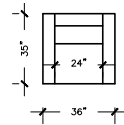

MARTHA

SOFA PLUS
 W:102" D: 35"
 H:36" AH: 25.5"
 SH: 19" SD: 20"

SOFA PLUS B
 W:96" D: 35"
 H:36" AH: 25.5"
 SH: 19" SD: 20"

SOFA PLUS D
 W:101" D: 35"
 H:36" AH: 25.5"
 SH: 19" SD: 20"

SOFA
 W:84" D: 35"
 H:36" AH: 25.5"
 SH: 19" SD: 20"

SOFA B
 W:78" D: 35"
 H:36" AH: 25.5"
 SH: 19" SD: 20"

SOFA D
 W:89" D: 35"
 H:36" AH: 25.5"
 SH: 19" SD: 20"

LOVE SEAT
 W:89" D: 35"
 H:36"
 AH: 25.5"
 SH: 19"
 SD: 20"

LOVE SEAT B
 W:89" D: 35"
 H:36"
 AH: 25.5"
 SH: 19"
 SD: 20"

APARTMENT SOFA
 W:72" D: 35"
 H:36"
 AH: 25.5"
 SH: 19"
 SD: 20"

APARTMENT SOFA B
 W:68" D: 35"
 H:36"
 AH: 25.5"
 SH: 19"
 SD: 20"

APARTMENT SOFA D
 W:71" D: 35"
 H:36"
 AH: 25.5"
 SH: 19"
 SD: 20"

CHAIR
 W: 36"
 D: 35"
 H:36"
 AH: 25.5"
 SH: 19"
 SD: 20"

CHAIR & HALF
 W: 42"
 D: 35"
 H:36"
 AH: 25.5"
 SH: 19"
 SD: 20"

LOUNGE
 W: 30"
 D: 59"
 H:36"
 AH: 25.5"
 SH: 19"
 SD: 20"

LOUNGE GRAND
 W: 36"
 D: 59"
 H:36"
 AH: 25.5"
 SH: 19"
 SD: 20"

CORNER
 W: 35"
 D: 35"
 H:36"
 SH: 19"
 SD: 20"