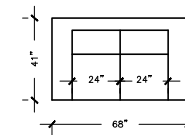

MADRID

SOFA PLUS
 W: 110" D: 41"
 H:30" SEAT D: 23"

SOFA PLUS B
 W: 100" D: 41"
 H:30" SEAT D: 23"

SOFA PLUS D
 W: 113" D: 41"
 H:30" SEAT D: 23"

SOFA
 W: 92" D: 41"
 H:30"
 SEAT D: 23"

SOFA B
 W: 82" D: 41"
 H:30"
 SEAT D: 23"

SOFA D
 W: 99" D: 41"
 H:30"
 SEAT D: 23"

LOVE SEAT
 W: 68" D: 41"
 H:30"
 SEAT D: 23"

LOVE SEAT B
 W: 58"
 D: 41"
 H:30"
 SEAT D: 23"

APARTMENT SOFA
 W: 80" D: 41"
 H:30"
 SEAT D: 23"

APARTMENT SOFA B
 W: 70" D: 41"
 H:30"
 SEAT D: 23"

APARTMENT SOFA D
 W: 81" D: 41"
 H:30"
 SEAT D: 23"

CHAIR
 W: 44"
 D: 41"
 H:30"
 SEAT D: 23"

CHAIR & HALF
 W: 51"
 D: 41"
 H:30"
 SEAT D: 23"

OTTOMAN
 W: 30"
 D: 30"
 H:18"

MADRID