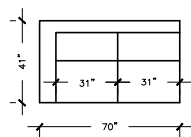

MADRID

SOFA PLUS
 W: 110" D: 41"
 H:30" SEAT D: 23"

SOFA PLUS B
 W: 100" D: 41"
 H:30" SEAT D: 23"

SOFA PLUS D
 W: 113" D: 41"
 H:30" SEAT D: 23"

SOFA
 W: 92" D: 41"
 H:30"
 SEAT D: 23"

SOFA B
 W: 82" D: 41"
 H:30"
 SEAT D: 23"

SOFA D
 W: 99" D: 41"
 H:30"
 SEAT D: 23"

LOVE SEAT
 W: 68" D: 41"
 H:30"
 SEAT D: 23"

LOVE SEAT B
 W: 58"
 D: 41"
 H:30"
 SEAT D: 23"

APARTMENT SOFA
 W: 80" D: 41"
 H:30"
 SEAT D: 23"

APARTMENT SOFA B
 W: 70" D: 41"
 H:30"
 SEAT D: 23"

APARTMENT SOFA D
 W: 81" D: 41"
 H:30"
 SEAT D: 23"

CHAIR
 W: 44"
 D: 41"
 H:30"
 SEAT D: 23"

CHAIR & HALF
 W: 51"
 D: 41"
 H:30"
 SEAT D: 23"

OTTOMAN
 W: 30"
 D: 30"
 H:18"

MADRID