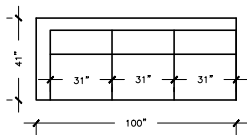

MADRID

SOFA PLUS
 W: 110" D: 41"
 H:30" SEAT D: 23"

SOFA PLUS B
 W: 100" D: 41"
 H:30" SEAT D: 23"

SOFA PLUS D
 W: 113" D: 41"
 H:30" SEAT D: 23"

SOFA
 W: 92" D: 41"
 H:30"
 SEAT D: 23"

SOFA B
 W: 82" D: 41"
 H:30"
 SEAT D: 23"

SOFA D
 W: 99" D: 41"
 H:30"
 SEAT D: 23"

LOVE SEAT
 W: 68" D: 41"
 H:30"
 SEAT D: 23"

LOVE SEAT B
 W: 58"
 D: 41"
 H:30"
 SEAT D: 23"

APARTMENT SOFA
 W: 80" D: 41"
 H:30"
 SEAT D: 23"

APARTMENT SOFA B
 W: 70" D: 41"
 H:30"
 SEAT D: 23"

APARTMENT SOFA D
 W: 81" D: 41"
 H:30"
 SEAT D: 23"

CHAIR
 W: 44"
 D: 41"
 H:30"
 SEAT D: 23"

CHAIR & HALF
 W: 51"
 D: 41"
 H:30"
 SEAT D: 23"

OTTOMAN
 W: 30"
 D: 30"
 H:18"

MADRID