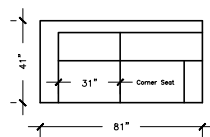

MADRID

SOFA PLUS
 W: 110" D: 41"
 H:30" SEAT D: 23"

SOFA PLUS B
 W: 100" D: 41"
 H:30" SEAT D: 23"

SOFA PLUS D
 W: 113" D: 41"
 H:30" SEAT D: 23"

SOFA
 W: 92" D: 41"
 H:30"
 SEAT D: 23"

SOFA B
 W: 82" D: 41"
 H:30"
 SEAT D: 23"

SOFA D
 W: 99" D: 41"
 H:30"
 SEAT D: 23"

LOVE SEAT
 W: 68" D: 41"
 H:30"
 SEAT D: 23"

LOVE SEAT B
 W: 58"
 D: 41"
 H:30"
 SEAT D: 23"

APARTMENT SOFA
 W: 80" D: 41"
 H:30"
 SEAT D: 23"

APARTMENT SOFA B
 W: 70" D: 41"
 H:30"
 SEAT D: 23"

APARTMENT SOFA D
 W: 81" D: 41"
 H:30"
 SEAT D: 23"

CHAIR
 W: 44"
 D: 41"
 H:30"
 SEAT D: 23"

CHAIR & HALF
 W: 51"
 D: 41"
 H:30"
 SEAT D: 23"

OTTOMAN
 W: 30"
 D: 30"
 H:18"

MADRID