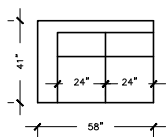

MADRID

SOFA PLUS
 W: 110" D: 41"
 H:30" SEAT D: 23"

SOFA PLUS B
 W: 100" D: 41"
 H:30" SEAT D: 23"

SOFA PLUS D
 W: 113" D: 41"
 H:30" SEAT D: 23"

SOFA
 W: 92" D: 41"
 H:30"
 SEAT D: 23"

SOFA B
 W: 82" D: 41"
 H:30"
 SEAT D: 23"

SOFA D
 W: 99" D: 41"
 H:30"
 SEAT D: 23"

LOVE SEAT
 W: 68" D: 41"
 H:30"
 SEAT D: 23"

LOVE SEAT B
 W: 58"
 D: 41"
 H:30"
 SEAT D: 23"

APARTMENT SOFA
 W: 80" D: 41"
 H:30"
 SEAT D: 23"

APARTMENT SOFA B
 W: 70" D: 41"
 H:30"
 SEAT D: 23"

APARTMENT SOFA D
 W: 81" D: 41"
 H:30"
 SEAT D: 23"

CHAIR
 W: 44"
 D: 41"
 H:30"
 SEAT D: 23"

CHAIR & HALF
 W: 51"
 D: 41"
 H:30"
 SEAT D: 23"

OTTOMAN
 W: 30"
 D: 30"
 H:18"

MADRID