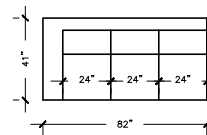

MADRID

SOFA PLUS
 W: 110" D: 41"
 H:30" SEAT D: 23"

SOFA PLUS B
 W: 100" D: 41"
 H:30" SEAT D: 23"

SOFA PLUS D
 W: 113" D: 41"
 H:30" SEAT D: 23"

SOFA
 W: 92" D: 41"
 H:30"
 SEAT D: 23"

SOFA B
 W: 82" D: 41"
 H:30"
 SEAT D: 23"

SOFA D
 W: 99" D: 41"
 H:30"
 SEAT D: 23"

LOVE SEAT
 W: 68" D: 41"
 H:30"
 SEAT D: 23"

LOVE SEAT B
 W: 58"
 D: 41"
 H:30"
 SEAT D: 23"

APARTMENT SOFA
 W: 80" D: 41"
 H:30"
 SEAT D: 23"

APARTMENT SOFA B
 W: 70" D: 41"
 H:30"
 SEAT D: 23"

APARTMENT SOFA D
 W: 81" D: 41"
 H:30"
 SEAT D: 23"

CHAIR
 W: 44"
 D: 41"
 H:30"
 SEAT D: 23"

CHAIR & HALF
 W: 51"
 D: 41"
 H:30"
 SEAT D: 23"

OTTOMAN
 W: 30"
 D: 30"
 H:18"

MADRID