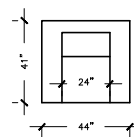

MADRID

SOFA PLUS
 W: 110" D: 41"
 H:30" SEAT D: 23"

SOFA PLUS B
 W: 100" D: 41"
 H:30" SEAT D: 23"

SOFA PLUS D
 W: 113" D: 41"
 H:30" SEAT D: 23"

SOFA
 W: 92" D: 41"
 H:30"
 SEAT D: 23"

SOFA B
 W: 82" D: 41"
 H:30"
 SEAT D: 23"

SOFA D
 W: 99" D: 41"
 H:30"
 SEAT D: 23"

LOVE SEAT
 W: 68" D: 41"
 H:30"
 SEAT D: 23"

LOVE SEAT B
 W: 58"
 D: 41"
 H:30"
 SEAT D: 23"

APARTMENT SOFA
 W: 80" D: 41"
 H:30"
 SEAT D: 23"

APARTMENT SOFA B
 W: 70" D: 41"
 H:30"
 SEAT D: 23"

APARTMENT SOFA D
 W: 81" D: 41"
 H:30"
 SEAT D: 23"

CHAIR
 W: 44"
 D: 41"
 H:30"
 SEAT D: 23"

CHAIR & HALF
 W: 51"
 D: 41"
 H:30"
 SEAT D: 23"

OTTOMAN
 W: 30"
 D: 30"
 H:18"

MADRID