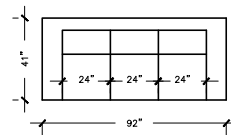

MADRID

SOFA PLUS
 W: 110" D: 41"
 H:30" SEAT D: 23"

SOFA PLUS B
 W: 100" D: 41"
 H:30" SEAT D: 23"

SOFA PLUS D
 W: 113" D: 41"
 H:30" SEAT D: 23"

SOFA
 W: 92" D: 41"
 H:30"
 SEAT D: 23"

SOFA B
 W: 82" D: 41"
 H:30"
 SEAT D: 23"

SOFA D
 W: 99" D: 41"
 H:30"
 SEAT D: 23"

LOVE SEAT
 W: 68" D: 41"
 H:30"
 SEAT D: 23"

LOVE SEAT B
 W: 58"
 D: 41"
 H:30"
 SEAT D: 23"

APARTMENT SOFA
 W: 80" D: 41"
 H:30"
 SEAT D: 23"

APARTMENT SOFA B
 W: 70" D: 41"
 H:30"
 SEAT D: 23"