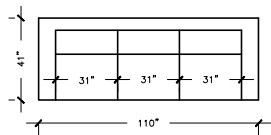

MADRID

SOFA PLUS
 W: 110" D: 41"
 H:30" SEAT D: 23"

SOFA PLUS B
 W: 100" D: 41"
 H:30" SEAT D: 23"

SOFA PLUS D
 W: 113" D: 41"
 H:30" SEAT D: 23"

SOFA
 W: 92" D: 41"
 H:30"
 SEAT D: 23"

SOFA B
 W: 82" D: 41"
 H:30"
 SEAT D: 23"

SOFA D
 W: 99" D: 41"
 H:30"
 SEAT D: 23"

LOVE SEAT
 W: 68" D: 41"
 H:30"
 SEAT D: 23"

LOVE SEAT B
 W: 58"
 D: 41"
 H:30"
 SEAT D: 23"

APARTMENT SOFA
 W: 80" D: 41"
 H:30"
 SEAT D: 23"

APARTMENT SOFA B
 W: 70" D: 41"
 H:30"
 SEAT D: 23"

APARTMENT SOFA D
 W: 81" D: 41"
 H:30"
 SEAT D: 23"

CHAIR
 W: 44"
 D: 41"
 H:30"
 SEAT D: 23"

CHAIR & HALF
 W: 51"
 D: 41"
 H:30"
 SEAT D: 23"

OTTOMAN
 W: 30"
 D: 30"
 H:18"

MADRID