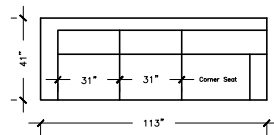

MADRID

SOFA PLUS
 W: 110" D: 41"
 H:30" SEAT D: 23"

SOFA PLUS B
 W: 100" D: 41"
 H:30" SEAT D: 23"

SOFA PLUS D
 W: 113" D: 41"
 H:30" SEAT D: 23"

SOFA
 W: 92" D: 41"
 H:30"
 SEAT D: 23"

SOFA B
 W: 82" D: 41"
 H:30"
 SEAT D: 23"

SOFA D
 W: 99" D: 41"
 H:30"
 SEAT D: 23"

LOVE SEAT
 W: 68" D: 41"
 H:30"
 SEAT D: 23"

LOVE SEAT B
 W: 58"
 D: 41"
 H:30"
 SEAT D: 23"

APARTMENT SOFA
 W: 80" D: 41"
 H:30"
 SEAT D: 23"

APARTMENT SOFA B
 W: 70" D: 41"
 H:30"
 SEAT D: 23"

APARTMENT SOFA D
 W: 81" D: 41"
 H:30"
 SEAT D: 23"

CHAIR
 W: 44"
 D: 41"
 H:30"
 SEAT D: 23"

CHAIR & HALF
 W: 51"
 D: 41"
 H:30"
 SEAT D: 23"

OTTOMAN
 W: 30"
 D: 30"
 H:18"

MADRID