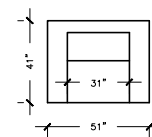

MADRID

SOFA PLUS
 W: 110" D: 41"
 H:30" SEAT D: 23"

SOFA PLUS B
 W: 100" D: 41"
 H:30" SEAT D: 23"

SOFA PLUS D
 W: 113" D: 41"
 H:30" SEAT D: 23"

SOFA
 W: 92" D: 41"
 H:30"
 SEAT D: 23"

SOFA B
 W: 82" D: 41"
 H:30"
 SEAT D: 23"

SOFA D
 W: 99" D: 41"
 H:30"
 SEAT D: 23"

LOVE SEAT
 W: 68" D: 41"
 H:30"
 SEAT D: 23"

LOVE SEAT B
 W: 58"
 D: 41"
 H:30"
 SEAT D: 23"

APARTMENT SOFA
 W: 80" D: 41"
 H:30"
 SEAT D: 23"

APARTMENT SOFA B
 W: 70" D: 41"
 H:30"
 SEAT D: 23"

APARTMENT SOFA D
 W: 81" D: 41"
 H:30"
 SEAT D: 23"

CHAIR
 W: 44"
 D: 41"
 H:30"
 SEAT D: 23"

CHAIR & HALF
 W: 51"
 D: 41"
 H:30"
 SEAT D: 23"

OTTOMAN
 W: 30"
 D: 30"
 H:18"

MADRID