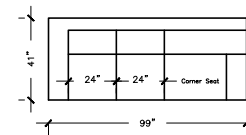

MADRID

SOFA PLUS
 W: 110" D: 41"
 H:30" SEAT D: 23"

SOFA PLUS B
 W: 100" D: 41"
 H:30" SEAT D: 23"

SOFA PLUS D
 W: 113" D: 41"
 H:30" SEAT D: 23"

SOFA
 W: 92" D: 41"
 H:30"
 SEAT D: 23"

SOFA B
 W: 82" D: 41"
 H:30"
 SEAT D: 23"

SOFA D
 W: 99" D: 41"
 H:30"
 SEAT D: 23"

LOVE SEAT
 W: 68" D: 41"
 H:30"
 SEAT D: 23"

LOVE SEAT B
 W: 58"
 D: 41"
 H:30"
 SEAT D: 23"

APARTMENT SOFA
 W: 80" D: 41"
 H:30"
 SEAT D: 23"

APARTMENT SOFA B
 W: 70" D: 41"
 H:30"
 SEAT D: 23"

APARTMENT SOFA D
 W: 81" D: 41"
 H:30"
 SEAT D: 23"

CHAIR
 W: 44"
 D: 41"
 H:30"
 SEAT D: 23"

CHAIR & HALF
 W: 51"
 D: 41"
 H:30"
 SEAT D: 23"

OTTOMAN
 W: 30"
 D: 30"
 H:18"

MADRID