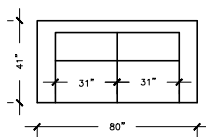

MADRID

SOFA PLUS
 W: 110" D: 41"
 H:30" SEAT D: 23"

SOFA PLUS B
 W: 100" D: 41"
 H:30" SEAT D: 23"

SOFA PLUS D
 W: 113" D: 41"
 H:30" SEAT D: 23"

SOFA
 W: 92" D: 41"
 H:30"
 SEAT D: 23"

SOFA B
 W: 82" D: 41"
 H:30"
 SEAT D: 23"

SOFA D
 W: 99" D: 41"
 H:30"
 SEAT D: 23"

LOVE SEAT
 W: 68" D: 41"
 H:30"
 SEAT D: 23"

LOVE SEAT B
 W: 58"
 D: 41"
 H:30"
 SEAT D: 23"

APARTMENT SOFA
 W: 80" D: 41"
 H:30"
 SEAT D: 23"

APARTMENT SOFA B
 W: 70" D: 41"
 H:30"
 SEAT D: 23"

APARTMENT SOFA D
 W: 81" D: 41"
 H:30"
 SEAT D: 23"

CHAIR
 W: 44"
 D: 41"
 H:30"
 SEAT D: 23"

CHAIR & HALF
 W: 51"
 D: 41"
 H:30"
 SEAT D: 23"

OTTOMAN
 W: 30"
 D: 30"
 H:18"

MADRID