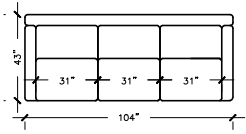

ELENOR

SOFA PLUS
W: 104" D: 43"
H:38" AH: 27"
SEAT D: 21"

SOFA
W: 83" D: 43"
H:38" AH: 27"
SEAT D: 21"

LOVE SEAT
W: 59" D: 43"
H:38" AH: 27"
SEAT D: 21"

**APARTMENT
SOFA**
W: 73" D: 43"
H:38" AH: 27"
SEAT D: 21"

CHAIR
W: 35"
D: 43"
H:38"
AH: 27"
SEAT D: 21"

**CHAIR
& HALF**
W: 42"
D: 43"
H:38"
AH: 27"
SEAT D: 21"

OTTOMAN
W: 26"
D: 24"
H:18"

ELENOR