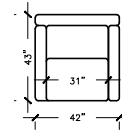

ELENOR

SOFA PLUS
W: 104" D: 43"
H:38" AH: 27"
SEAT D: 21"

SOFA
W: 83" D: 43"
H:38" AH: 27"
SEAT D: 21"

LOVE SEAT
W: 59" D: 43"
H:38" AH: 27"
SEAT D: 21"

**APARTMENT
SOFA**
W: 73" D: 43"
H:38" AH: 27"
SEAT D: 21"

CHAIR
W: 35"
D: 43"
H:38"
AH: 27"
SEAT D: 21"

**CHAIR
& HALF**
W: 42"
D: 43"
H:38"
AH: 27"
SEAT D: 21"

OTTOMAN
W: 26"
D: 24"
H:18"

ELENOR