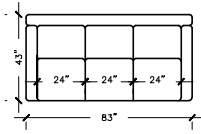

ELENOR

SOFA PLUS
W: 104" D: 43"
H:38" AH: 27"
SEAT D: 21"

SOFA
W: 83" D: 43"
H:38" AH: 27"
SEAT D: 21"

LOVE SEAT
W: 59" D: 43"
H:38" AH: 27"
SEAT D: 21"

**APARTMENT
SOFA**
W: 73" D: 43"
H:38" AH: 27"
SEAT D: 21"

CHAIR
W: 35"
D: 43"
H:38"
AH: 27"
SEAT D: 21"

**CHAIR
& HALF**
W: 42"
D: 43"
H:38"
AH: 27"
SEAT D: 21"

OTTOMAN
W: 26"
D: 24"
H:18"

ELENOR