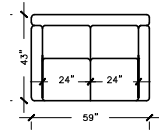

ELENOR

SOFA PLUS
W: 104" D: 43"
H:38" AH: 27"
SEAT D: 21"

SOFA
W: 83" D: 43"
H:38" AH: 27"
SEAT D: 21"

LOVE SEAT
W: 59" D: 43"
H:38" AH: 27"
SEAT D: 21"

**APARTMENT
SOFA**
W: 73" D: 43"
H:38" AH: 27"
SEAT D: 21"

CHAIR
W: 35"
D: 43"
H:38"
AH: 27"
SEAT D: 21"

**CHAIR
& HALF**
W: 42"
D: 43"
H:38"
AH: 27"
SEAT D: 21"

OTTOMAN
W: 26"
D: 24"
H:18"

ELENOR