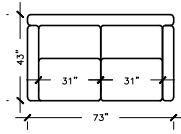

ELENOR

SOFA PLUS
W: 104" D: 43"
H:38" AH: 27"
SEAT D: 21"

SOFA
W: 83" D: 43"
H:38" AH: 27"
SEAT D: 21"

LOVE SEAT
W: 59" D: 43"
H:38" AH: 27"
SEAT D: 21"

**APARTMENT
SOFA**
W: 73" D: 43"
H:38" AH: 27"
SEAT D: 21"

CHAIR
W: 35"
D: 43"
H:38"
AH: 27"
SEAT D: 21"

**CHAIR
& HALF**
W: 42"
D: 43"
H:38"
AH: 27"
SEAT D: 21"

OTTOMAN
W: 26"
D: 24"
H:18"

ELENOR