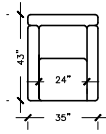

ELENOR

SOFA PLUS
W: 104" D: 43"
H:38" AH: 27"
SEAT D: 21"

SOFA
W: 83" D: 43"
H:38" AH: 27"
SEAT D: 21"

LOVE SEAT
W: 59" D: 43"
H:38" AH: 27"
SEAT D: 21"

**APARTMENT
SOFA**
W: 73" D: 43"
H:38" AH: 27"
SEAT D: 21"

CHAIR
W: 35"
D: 43"
H:38"
AH: 27"
SEAT D: 21"

**CHAIR
& HALF**
W: 42"
D: 43"
H:38"
AH: 27"
SEAT D: 21"

OTTOMAN
W: 26"
D: 24"
H:18"

ELENOR