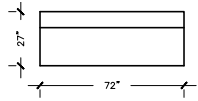

CASSIE

CHAIR

W: 22"

D: 27"

H: 42"

SEAT D: 19"

SEAT H: 20"

BENCH

W: 72"

D: 27"

H: 42"

SEAT D: 19"

SEAT H: 20"

CASSIE