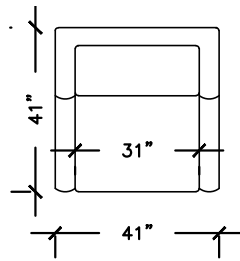

ADELE

SOFA PLUS
 W: 102" D: 41" H:35"
 AH:25.5" SD: 24"

SOFA
 W: 84" D: 41" H:35"
 AH:25.5" SD: 24"

LOVE SEAT
 W: 60" D: 41" H:35"
 AH:25.5" SD: 24"

APARTMENT SOFA
 W: 72" D: 41" H:35"
 AH:25.5" SD: 24"

CHAIR
 W: 36"
 D: 41"
 H:35"
 AH:25.5"
 SD: 24"

**CHAIR &
 HALF**
 W: 41"
 D: 41"
 H:35"
 AH:25.5"
 SD: 24"

OTTOMAN
 W: 24"
 D: 26"
 H:16"

ADELE