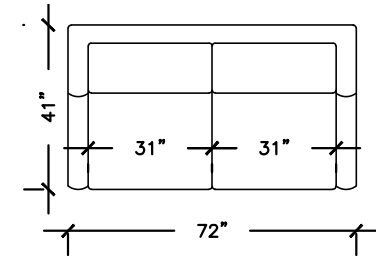

ADELE

SOFA PLUS
 W: 102" D: 41" H:35"
 AH:25.5" SD: 24"

SOFA
 W: 84" D: 41" H:35"
 AH:25.5" SD: 24"

LOVE SEAT
 W: 60" D: 41" H:35"
 AH:25.5" SD: 24"

APARTMENT SOFA
 W: 72" D: 41" H:35"
 AH:25.5" SD: 24"

CHAIR
 W: 36"
 D: 41"
 H:35"
 AH:25.5"
 SD: 24"

**CHAIR &
 HALF**
 W: 41"
 D: 41"
 H:35"
 AH:25.5"
 SD: 24"

OTTOMAN
 W: 24"
 D: 26"
 H:16"

ADELE