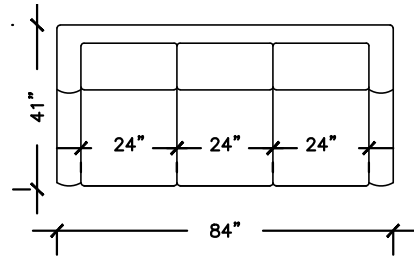

ADELE

SOFA PLUS
 W: 102" D: 41" H:35"
 AH:25.5" SD: 24"

SOFA
 W: 84" D: 41" H:35"
 AH:25.5" SD: 24"

LOVE SEAT
 W: 60" D: 41" H:35"
 AH:25.5" SD: 24"

APARTMENT SOFA
 W: 72" D: 41" H:35"
 AH:25.5" SD: 24"

CHAIR
 W: 36"
 D: 41"
 H:35"
 AH:25.5"
 SD: 24"

**CHAIR &
 HALF**
 W: 41"
 D: 41"
 H:35"
 AH:25.5"
 SD: 24"

OTTOMAN
 W: 24"
 D: 26"
 H:16"

ADELE