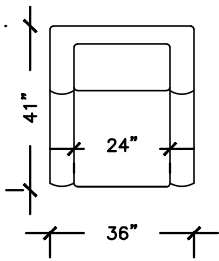

ADELE

SOFA PLUS
 W: 102" D: 41" H:35"
 AH:25.5" SD: 24"

SOFA
 W: 84" D: 41" H:35"
 AH:25.5" SD: 24"

LOVE SEAT
 W: 60" D: 41" H:35"
 AH:25.5" SD: 24"

APARTMENT SOFA
 W: 72" D: 41" H:35"
 AH:25.5" SD: 24"

CHAIR
 W: 36"
 D: 41"
 H:35"
 AH:25.5"
 SD: 24"

**CHAIR &
 HALF**
 W: 41"
 D: 41"
 H:35"
 AH:25.5"
 SD: 24"

OTTOMAN
 W: 24"
 D: 26"
 H:16"

ADELE