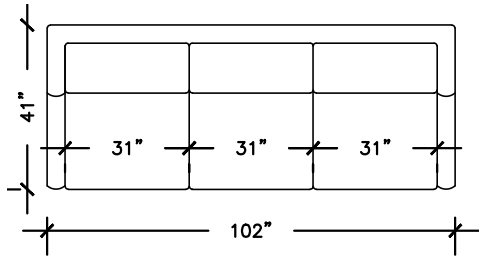

ADELE

SOFA PLUS
 W: 102" D: 41" H:35"
 AH:25.5" SD: 24"

SOFA
 W: 84" D: 41" H:35"
 AH:25.5" SD: 24"

LOVE SEAT
 W: 60" D: 41" H:35"
 AH:25.5" SD: 24"

APARTMENT SOFA
 W: 72" D: 41" H:35"
 AH:25.5" SD: 24"

CHAIR
 W: 36"
 D: 41"
 H:35"
 AH:25.5"
 SD: 24"

**CHAIR &
 HALF**
 W: 41"
 D: 41"
 H:35"
 AH:25.5"
 SD: 24"

OTTOMAN
 W: 24"
 D: 26"
 H:16"

ADELE