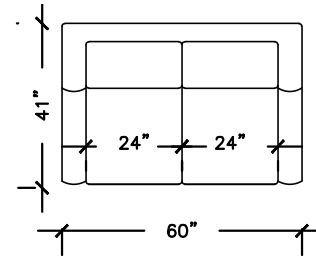

ADELE

SOFA PLUS
 W: 102" D: 41" H:35"
 AH:25.5" SD: 24"

SOFA
 W: 84" D: 41" H:35"
 AH:25.5" SD: 24"

LOVE SEAT
 W: 60" D: 41" H:35"
 AH:25.5" SD: 24"

APARTMENT SOFA
 W: 72" D: 41" H:35"
 AH:25.5" SD: 24"

CHAIR
 W: 36"
 D: 41"
 H:35"
 AH:25.5"
 SD: 24"

**CHAIR &
 HALF**
 W: 41"
 D: 41"
 H:35"
 AH:25.5"
 SD: 24"

OTTOMAN
 W: 24"
 D: 26"
 H:16"

ADELE