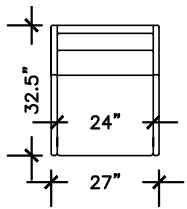

ADAM

CHAIR
W: 27"
D: 32.5"
H: 40.5"
AH: 23.5"
SD: 20"

ADAM